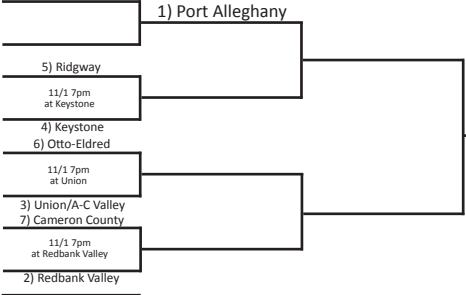

District 9

9-1

District 10

10-1

District 7

11/23 11am at Acrisure Stadium

7-1

\*Indicates District(s) combined with another (other) District(s) to form a Region.

District 2 or 11

2-1 or 11-1

District 4

4-1

District 1, 3 or 12

1-1, 3-1 or 12-1

Belmont Charter

1) Delone Catholic