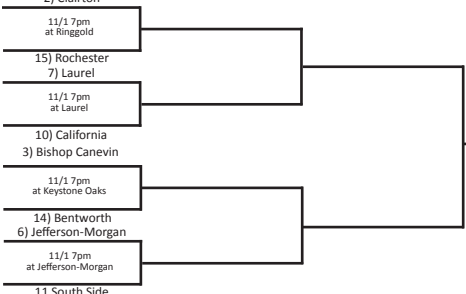

District 9

9-1

District 10

10-1

District 7

11/23 11am at Acrisure Stadium

7-1

\*Indicates District(s) combined with another (other) District(s) to form a Region.

District 2 or 11

2-1 or 11-1

District 4

4-1

District 1, 3 or 12

1-1, 3-1 or 12-1

Belmont Charter

1) Delone Catholic