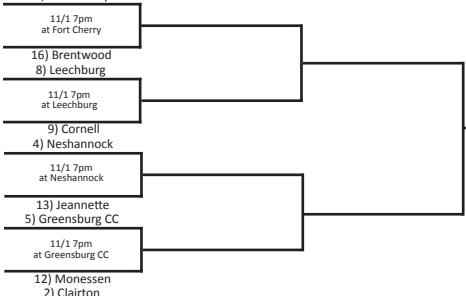

District 9

9-1

District 10

10-1

District 7

11/23 11am at Acrisure Stadium

7-1

\*Indicates District(s) combined with another (other) District(s) to form a Region.

District 2 or 11

2-1 or 11-1

District 4

4-1

District 1, 3 or 12

1-1, 3-1 or 12-1

Belmont Charter

1) Delone Catholic