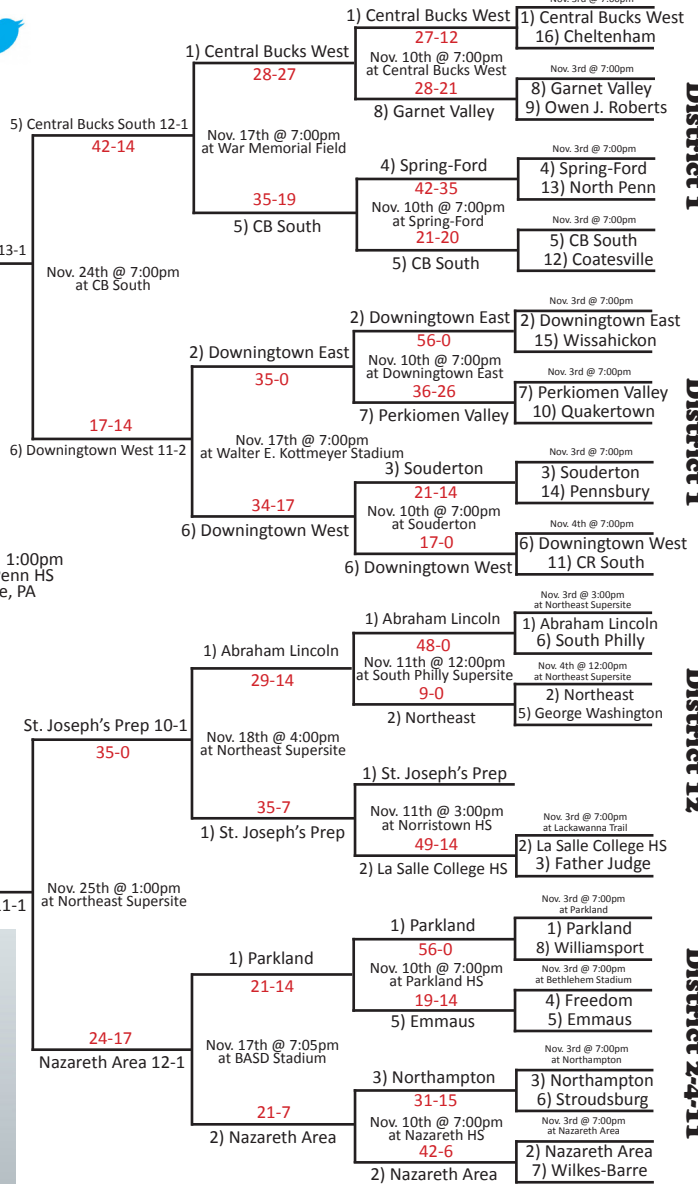

District 3

District 3

District 7

District 6-8-10

Purchase tickets here

Harrisburg 12-1  
34-28 OT

North Allegheny 13-1  
24-12

St. Joseph's Prep 13-1  
45-23

St. Joseph's Prep 12-1  
49-0

Central Bucks South 13-1  
27-7

Dec. 2nd @ 1:00pm at North Penn HS Lansdale, PA

St. Joseph's Prep 11-1  
59-21

District 1

District 1

District 12

District 2-4-11