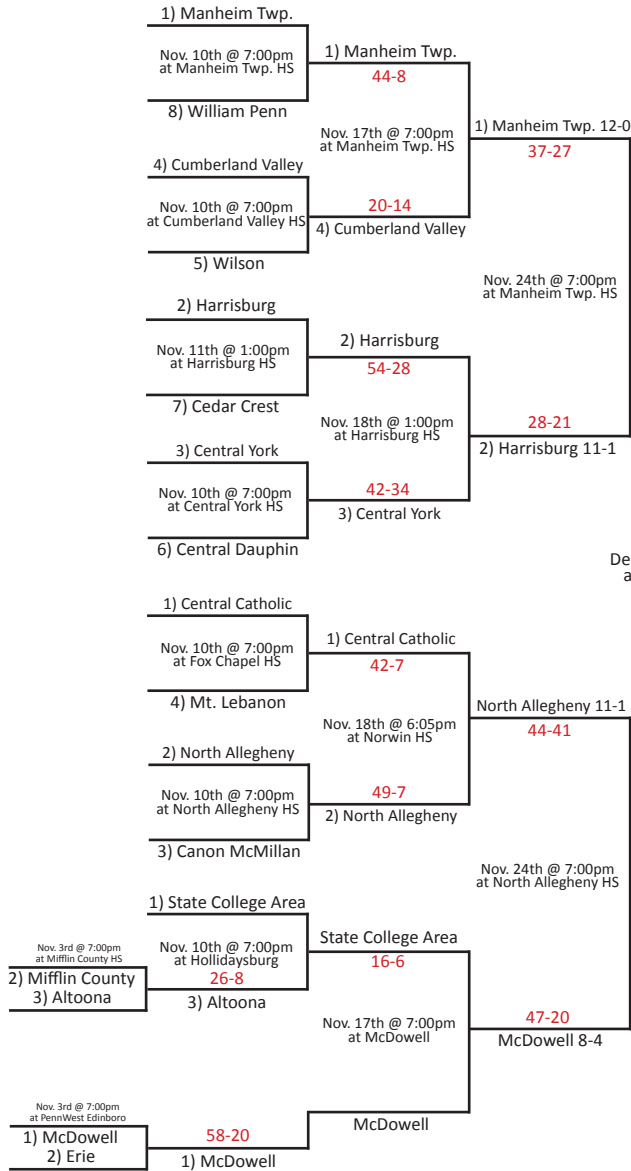

District 3

District 3

District 7

District 6-8-10

Purchase tickets here

Harrisburg 12-1  
34-28 OT

North Allegheny 13-1  
24-12

St. Joseph's Prep 13-1  
45-23

St. Joseph's Prep 12-1  
49-0

Central Bucks South 13-1  
27-7

Dec. 2nd @ 1:00pm at North Penn HS Lansdale, PA

St. Joseph's Prep 11-1  
59-21

District 1

District 1

District 12

District 2-4-11