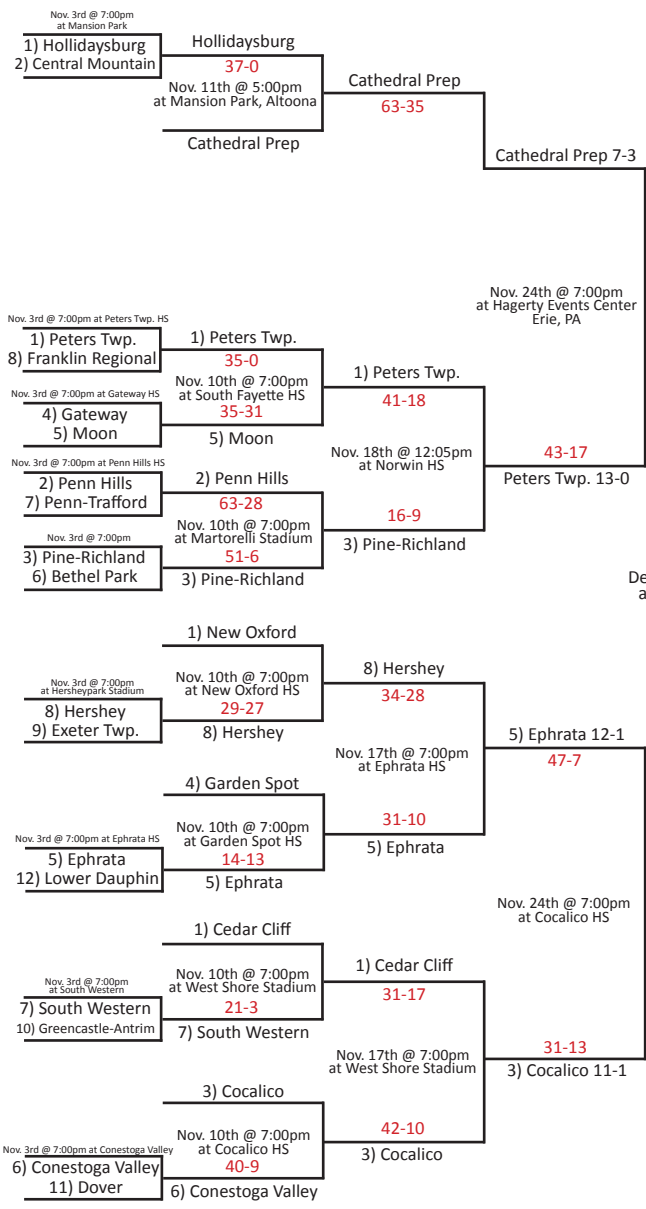

11-03/04

11-10/11

11-17/18

11-24/25

12-01/02

12-01/02

11-24/25

11-17/18

11/10/11

11-03/04

District 6-8-10

District 7

District 3

District 3

Purchase tickets here

Peters Twp. 15-0 vs. Imhotep Charter 14-0 (14-9)

District 2 District 11

District 12

District 1

District 1