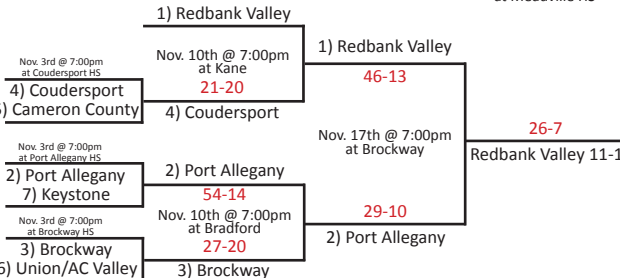

District 7

District 7

District 10

District 9

Purchase tickets here

Fort Cherry 15-0

Steelton-Highspire 15-0

Steelton-Highspire 16-0
42-8