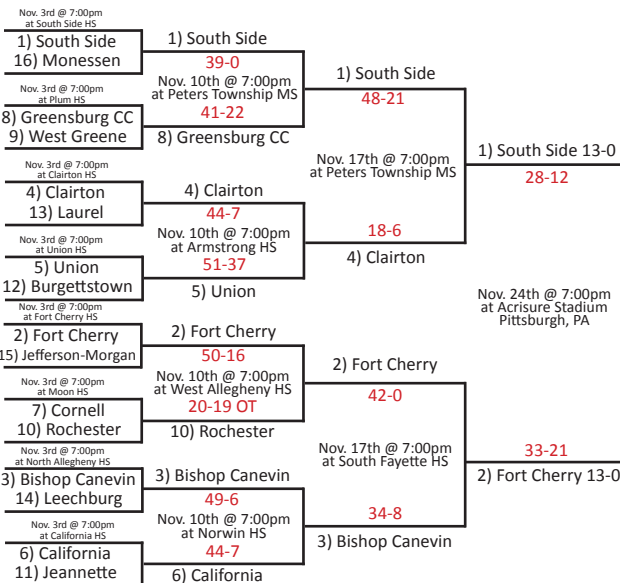

District 7

District 7

District 10

District 9

Purchase tickets here

Fort Cherry 15-0

Steelton-Highspire 15-0

Steelton-Highspire 16-0
42-8

District 4

District 6

District 11

District 1-2

District 5

District 3-12