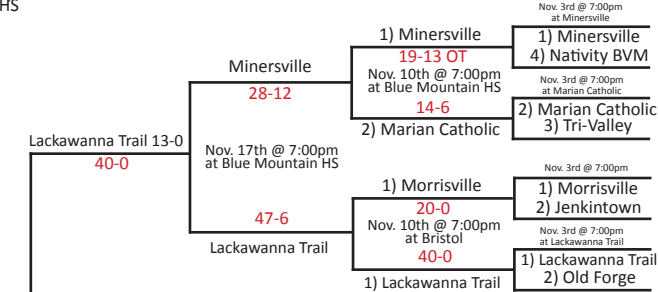

District 7

District 7

District 10

District 9

Purchase tickets here

Fort Cherry 15-0

Steelton-Highspire 15-0

Steelton-Highspire 16-0
42-8

Dec. 1st @ 7:00pm at Farrell HS

Dec. 1st @ 7:00pm at Shamokin HS

Your Full Service Team Outfitter

Powered by eFootwear.com

Tom Aikens
610-639-8258

Michael Elison
610-529-8566

*Indicates District(s) combined with another (other) District(s) to form a Region.

District 4

District 6

District 11

District 1-2

District 5

District 3-12