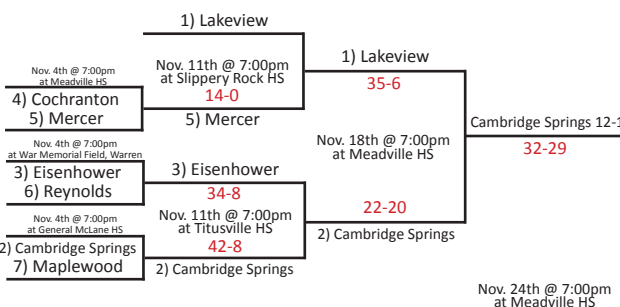

District 7

District 7

District 10

District 9

Purchase tickets here

Fort Cherry 15-0

Steelton-Highspire 15-0

Steelton-Highspire 16-0
42-8