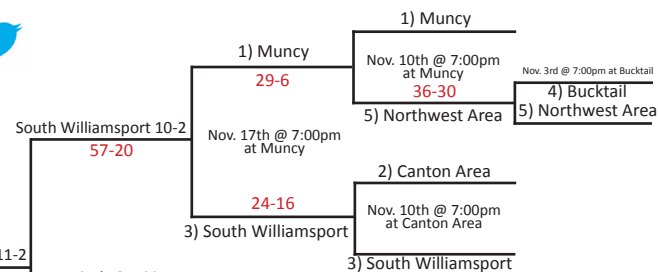

District 7

District 7

District 10

District 9

Purchase tickets here

Fort Cherry 15-0

Steelton-Highspire 15-0

Steelton-Highspire 16-0
42-8

Dec. 1st @ 7:00pm at Farrell HS

Dec. 1st @ 7:00pm at Shamokin HS

Your Full Service Team Outfitter

Powered by eFootwear.com

Tom Aikens
610-639-8258

Michael Elison
610-529-8566

*Indicates District(s) combined with another (other) District(s) to form a Region.

District 4

District 6

District 11

District 1-2

District 5

District 3-12