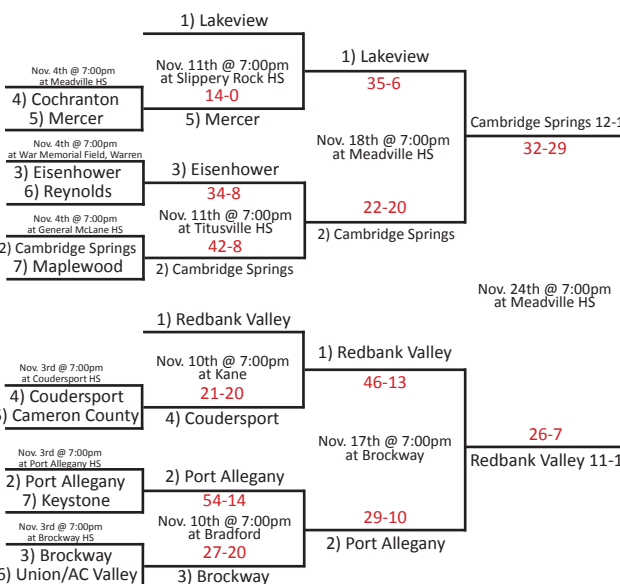

District 7

District 7

District 10

District 9

Purchase tickets here

Fort Cherry 15-0

Steelton-Highspire 15-0

Steelton-Highspire 16-0
42-8