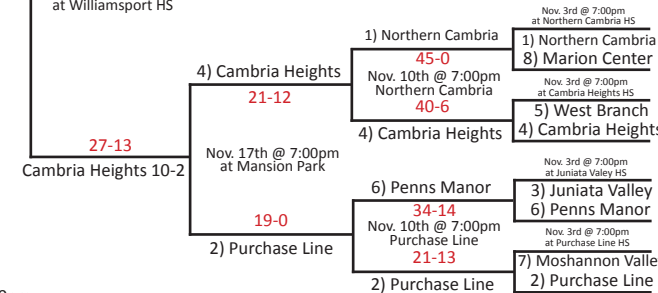

District 7

District 7

District 10

District 9

Purchase tickets here

Fort Cherry 15-0

Steelton-Highspire 15-0

Steelton-Highspire 16-0
42-8

Dec. 1st @ 7:00pm at Farrell HS

Dec. 1st @ 7:00pm at Shamokin HS

Your Full Service Team Outfitter

Powered by eFootwear.com

Tom Aikens
610-639-8258

Michael Elison
610-529-8566

*Indicates District(s) combined with another (other) District(s) to form a Region.

District 4

District 6

District 11

District 1-2

District 5

District 3-12