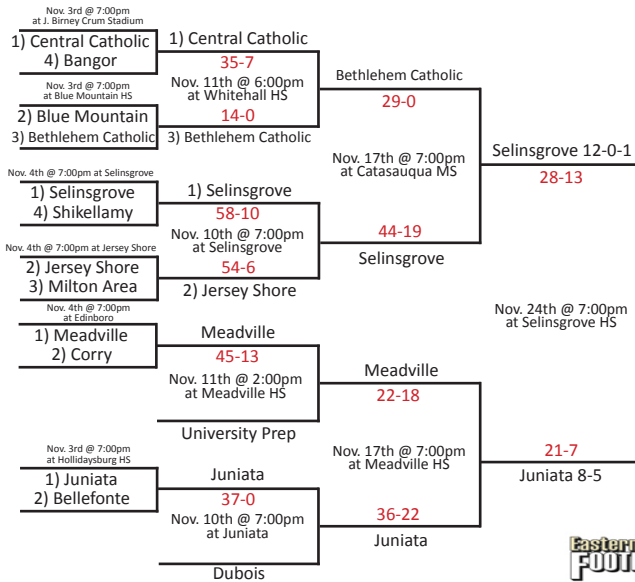

11-03/04

11-10/11

11-17/18

11-24/25

12-01/02

[Purchase tickets here](#)

12-01/02

11-24/25

11-17/18

11/10/11

11-03/04

Dist. 6-9 Dist. 8-10 District 4 District 11

Your Full Service Team Outfitter

TOTAL TEAM SOLUTIONS

Powered by eFootwear.com

Tom Aikens
610-639-8258