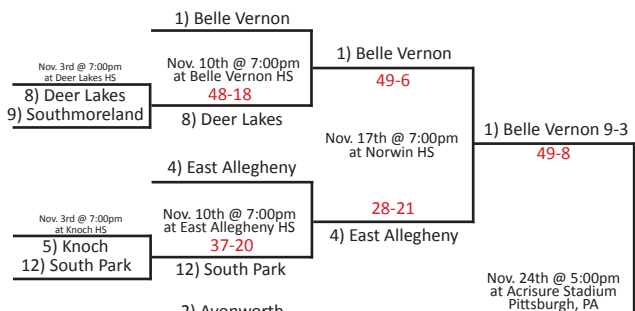

District 7

District 7

District 5-6-9

District 10

Your Full Service Team Outfitter

TOTAL TEAM SOLUTIONS

Powered by eFootwear.com

Tom Aikens
610-639-8258

Michael Elison
610-529-8566

District 3

District 4

District 11

District 12

District 2

*Indicates District(s) combined with another (other) District(s) to form a Region.