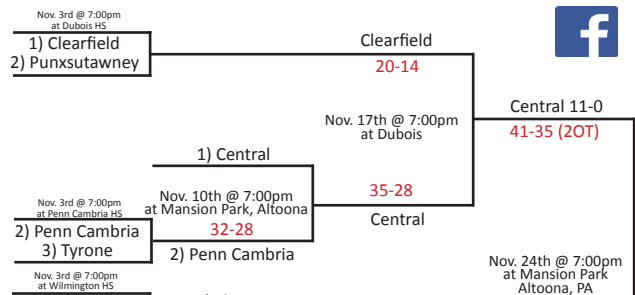

District 7

District 7

District 5-6-9

District 10

Your Full Service Team Outfitter

TOTAL TEAM SOLUTIONS

Powered by eFootwear.com

Tom Aikens
610-639-8258

Michael Elison
610-529-8566

District 3

District 4

District 11

District 12

District 2

*Indicates District(s) combined with another (other) District(s) to form a Region.