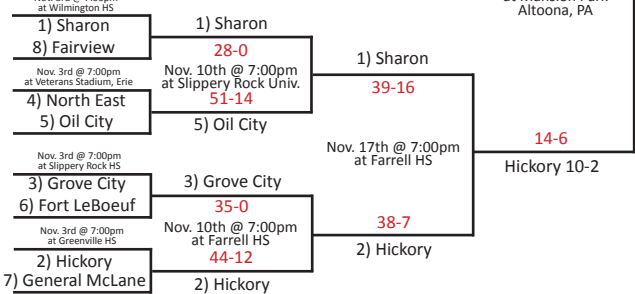

District 7

District 7

District 5-6-9

District 10

Your Full Service Team Outfitter

TOTAL TEAM SOLUTIONS

Powered by eFootwear.com

Tom Aikens
610-639-8258

Michael Elison
610-529-8566

District 3

District 4

District 11

District 12

District 2

*Indicates District(s) combined with another (other) District(s) to form a Region.