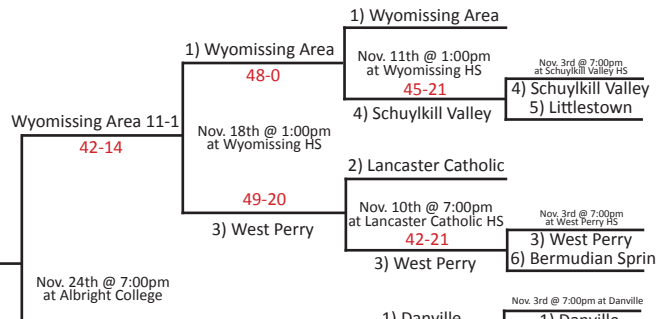

District 7

District 7

District 5-6-9

District 10

Your Full Service Team Outfitter

TOTAL TEAM SOLUTIONS

Powered by eFootwear.com

Tom Aikens
610-639-8258

Michael Elison
610-529-8566

District 3

District 4

District 11

District 12

District 2

*Indicates District(s) combined with another (other) District(s) to form a Region.