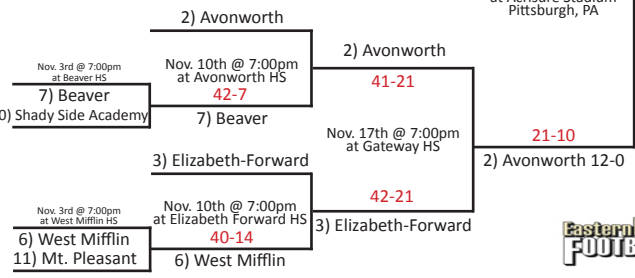

District 7

District 7

District 5-6-9

District 10

Your Full Service Team Outfitter

TOTAL TEAM SOLUTIONS

Powered by eFootwear.com

Tom Aikens
610-639-8258

Michael Elison
610-529-8566

District 3

District 4

District 11

District 12

District 2

*Indicates District(s) combined with another (other) District(s) to form a Region.