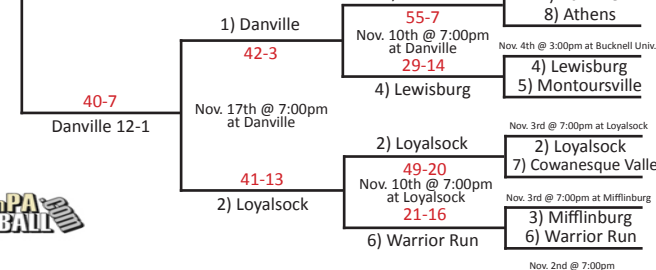

District 7

District 7

District 5-6-9

District 10

Your Full Service Team Outfitter

TOTAL TEAM SOLUTIONS

Powered by eFootwear.com

Tom Aikens
610-639-8258

Michael Elison
610-529-8566

District 3

District 4

District 11

District 12

District 2

*Indicates District(s) combined with another (other) District(s) to form a Region.