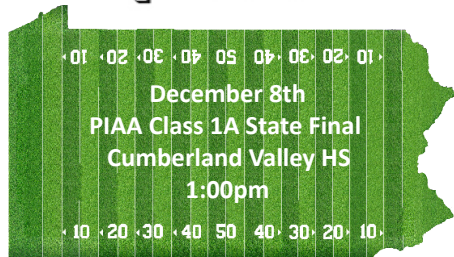

11-04/05

11-11/12

11-18/19

11-25/26

12-02/03

12-02/03

11-25/26

11-18/19

11/11/12

11-04/05

District 9

1) Port Allegany Bye	1) Port Allegany	1) Port Allegany
Nov. 4th @ 7:00pm at Keystone	Nov. 12th @ 1:00pm at Bradford 35-15	18-6
4) Keystone	4) Keystone	
5) Union/AC Valley		
2) Redbank Valley Bye	2) Redbank Valley	
Nov. 4th @ 7:00pm at Brockway	Nov. 12th @ 1:00pm at DuBois 62-6	7-3
3) Brockway	3) Brockway	
6) Coudersport		

9-1) Port Allegany  
21-14

District 10

1) Eisenhower Bye	1) Eisenhower	1) Eisenhower
Nov. 5th @ 7:00pm at Meadville	Nov. 12th @ 7:00pm at Warren HS 21-14	25-20
4) Cambridge Springs	4) Cambridge Springs	
5) Mercer		
2) Reynolds Bye	2) Reynolds	
Nov. 5th @ 7:00pm at Farrell	Nov. 12th @ 1:00pm at Farrell HS 33-24	44-6
3) Lakeview	2) Reynolds	
6) Maplewood		