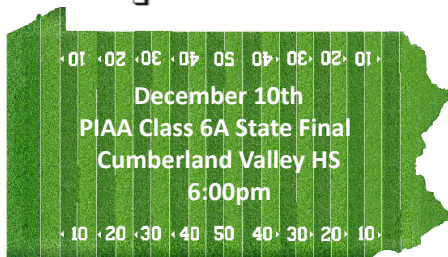

11-04/05

11-11/12

11-18/19

11-25/26

12-02/03

12-02/03

11-25/26

11-18/19

11/11/12

11-04/05

District 10 District 6-8

1) State College
Nov. 10th @ 7:00pm at Bald Eagle Area
31-24

2) Altoona
Nov. 11th @ 7:00pm at Erie Stadium
62-7

3) Mifflin County

6-1) State College
Nov. 18th @ 7:00pm at State College HS
28-7

8-1) Taylor Allderdice
Nov. 11th @ 7:00pm at McDowell HS
42-15

1) McDowell
Nov. 11th @ 7:00pm at Mt. Lebanon
62-7

2) Butler
10-1) McDowell

District 7

1) North Allegheny
Nov. 11th @ 7:00pm at Mt. Lebanon
7-0

4) Canon-McMillan
Nov. 11th @ 7:00pm @ Mt. Lebanon
28-7

2) Mt. Lebanon
Nov. 19th @ 6:00pm at Norwin HS
28-7

3) Central Catholic
3) Central Catholic

District 3

1) Hempfield
Nov. 11th @ 7:00pm at Hempfield
30-14

8) Carlisle
Nov. 18th @ 7:00pm at Hempfield HS
42-7

4) Cumberland Valley
Nov. 11th @ 7:00pm at Cumberland Valley
37-31

5) Manheim Township
Nov. 26th @ 1:00pm at Harrisburg HS
44-7

District 3

2) Central York
Nov. 11th @ 7:00pm at Central York
51-44

7) York High
Nov. 18th @ 7:00pm at Central York HS
44-7

3) Harrisburg
Nov. 12th @ 1:00pm at Harrisburg
32-21

6) Wilson
3) Harrisburg

6-1) State College
57-50 (3OT)

1) North Allegheny
35-21

3-1

Your Full Service Team Outfitter
Since 1982
eFOOTWEAR.COM
Tom 610-639-8258 Michael 610-529-8566

WATCH GAMES LIVE ON **NFHS NETWORK** WATCH NOW

District 2-4-11

4) Freedom
28-27

11-6) Parkland
35-10

Nov. 26 @ 1:00pm at Liberty HS

6) Parkland
31-13

1) Emmaus
42-14

Nov. 10th @ 7:00pm at Emmaus
38-0

4) Freedom
42-14

6) Parkland
42-14

Nov. 10th @ 7:00pm at Northampton
14-7

2) Northampton
14-7

1) Emmaus
42-14

Nov. 10th @ 7:00pm at Nazareth Area
42-14

3) Nazareth Area
42-14

6) Parkland
42-14

Nov. 4th @ 7:00pm at Northampton
42-14

2) Northampton
42-14

7) Stroudsburg
42-14

District 12

2) Northeast
19-14

Nov. 19th @ 12:00pm at North East Supersite

1) St. Joseph's Prep
21-13

1) Abraham Lincoln
8-0

Nov. 12th @ 12:00pm at Northeast Supersite
41-6

2) Northeast
41-6

3) Phila. Central
41-6

2) La Salle College HS
28-7

Nov. 10th @ 7:15pm at Franklin Field

2) La Salle College HS
28-7

3) Father Judge
28-7

1) St. Joseph's Prep
28-7

District 1

1) Garnet Valley
30-27 OT

Nov. 18th @ 7:00pm at Garnet Valley

1) Garnet Valley
34-9

Nov. 11th @ 7:00pm at Garnet Valley
63-14

Nov. 11th @ 7:00pm at Garnet Valley
42-18

8) Spring-Ford
42-18

4) Downingtown West
35-13

Nov. 11th @ 7:00pm at Downingtown West
31-15

5) Coatesville
31-15

12) Downingtown East
31-15

1) Garnet Valley
63-14

Nov. 11th @ 7:00pm at Garnet Valley
42-18

8) Spring-Ford
42-18

4) Downingtown West
35-13

Nov. 11th @ 7:00pm at Downingtown West
31-15

5) Coatesville
31-15

12) Downingtown East
31-15

District 1

2) Perkiomen Valley
27-14

Nov. 18th @ 7:00pm at Perkiomen Valley

11) CB West
14-13

2) Perkiomen Valley
56-19

Nov. 10th @ 7:00pm at Perkiomen Valley
10-0

7) Souderton
56-19

14) North Penn
22-21

Nov. 11th @ 7:00pm at Central Bucks West
42-26

11) CB West
42-26

2) Perkiomen Valley
56-19

Nov. 10th @ 7:00pm at Perkiomen Valley
10-0

7) Souderton
56-19

14) North Penn
22-21

Nov. 11th @ 7:00pm at Central Bucks West
42-26

11) CB West
42-26