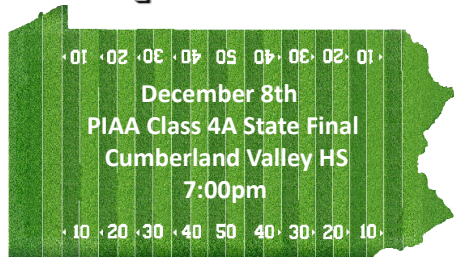

11-04/05

11-11/12

11-18/19

11-25/26

12-02/03

12-02/03

11-25/26

11-18/19

11/11/12

11-04/05

District 7

1) Aliquippa Bye	1) Aliquippa Nov. 11th @ 7:00pm at Freedom 34-33	1) Aliquippa 41-7
8) Montour 9) Hampton	8) Montour	
4) Armstrong 13) Blackhawk	4) Armstrong 39-7	41-21
5) McKeesport 12) Mars	5) McKeesport 43-0	

District 7

2) Central Valley Bye	2) Central Valley Nov. 11th @ 7:00pm at Central Valley HS 44-15	2) Central Valley 36-7
7) Laurel Highlands 10) West Allegheny	7) Laurel Highlands	
3) Thomas Jefferson Bye	3) Thomas Jefferson Nov. 11th @ 7:00pm at Thomas Jefferson HS 28-21 OT	21-6
6) Highlands 11) Greater Latrobe	11) Greater Latrobe	

District 4 District 8-10 District 6-9 District 11

9-1) DuBois	6-1) Juniata Nov. 10th @ 7:00pm at DuBois	6-1) Juniata 17-7
6-1) Juniata	8-1) USO Nov. 12th @ 1:00pm at Cupples Stadium 62-14	10-1) Meadville 27-14
1) Meadville 2) Corry	10-1) Meadville	
1) Jersey Shore 4) Shamokin	4-1) Jersey Shore Nov. 10th @ 7:00pm at Jersey Shore 35-7	2) Central Catholic 38-31 (OT)
2) Milton Area 3) Selinsgrove	3) Selinsgrove	
1) Bethlehem Catholic 4) Blue Mountain	1) Bethlehem Catholic 41-16	14-3
2) Central Catholic 3) Bangor	2) Central Catholic 42-7	

7-1

3-1

Your Full Service Team Outfitter
Since 1982
eFOOTWEAR.COM
Tom 610-639-8258 Michael 610-529-8566

WATCH GAMES LIVE ON
NFHS NETWORK
WATCH NOW

District 3

1) Bishop McDevitt 42-7	1) Bishop McDevitt Nov. 11th @ 7:00pm at Bishop McDevitt 43-0	8) East Pennsboro 9) Kennard-Dale
4) Twin Valley	4) Twin Valley Nov. 11th @ 7:00pm at Twin Valley	
5) Milton Hershey		

District 3

2) Manheim Central 63-14	2) Manheim Central Nov. 11th @ 7:00pm at Manheim Central 41-6	7) York Suburban 10) Donegal
3) Lampeter-Strasburg 52-6	3) Lampeter-Strasburg Nov. 11th @ 7:00pm at Lampeter-Strasburg	
6) Susquehanna Twp.		

District 1 District 12

1-1) Interboro 38-14	1) Interboro 48-28	4) Bishop Shanahan
2) Pope John Paul II	2) Pope John Paul II 49-14	2) Pope John Paul II 3) Springfield-Montco
1) John Bartram 42-34	1) John Bartram Nov. 12th @ 1:00pm at South Philly Supersite 27-21	1) John Bartram 4) Boys Latin
1) Bonner-Prendie 2) Archbishop Ryan	1) Bonner-Prendie Nov. 4th @ 4:00pm	1) Bonner-Prendie 2) Archbishop Ryan

District 2

1) Crestwood 56-14	1) Crestwood 61-7	1) Crestwood 8) Nanticoke
4) Berwick Area	4) Berwick Area 28-14	4) Berwick Area 5) North Pocono
2) Valley View 31-14	2) Valley View 54-7	2) Valley View 7) Honesdale
3) Dallas	3) Dallas 49-28	3) Dallas 6) Wyoming Area

St Luke's
Sports Medicine

GO BIG
RECRUITING
Recruiting Made Easy

MR. PA
FOOTBALL
mrpafootball.com

MFC
FOOTBALL