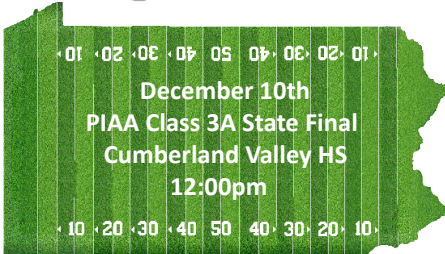

11-04/05

11-11/12

11-18/19

11-25/26

12-02/03

12-02/03

11-25/26

11-18/19

11/11/12

11-04/05

District 10

Nov. 4th @ 7:00pm at Farrell	1) Grove City 8) Fairview	1) Grove City 35-21
Nov. 11th @ 7:00pm at Farrell HS	5) Sharon	22-21
Nov. 4th @ 7:00pm at Greenville	4) Ft. LeBoeuf 5) Sharon	7) Hickory 33-28
Nov. 11th @ 7:00pm at Wilmington HS	6) Slippery Rock	28-0

10-1) Grove City

Nov. 25 @ 7:00pm at Grove City HS

District 5-6-9

Nov. 4th @ 7:00pm at PennWest-Edinboro	2) General McLane 7) Hickory	9-1) Clearfield
Nov. 11th @ 7:00pm at Brockway	3) Saint Marys	13-7
Nov. 4th @ 7:00pm at Titusville	3) Oil City 6) Slippery Rock	6) Slippery Rock
Nov. 11th @ 7:00pm at Mansion Park	3) Central	35-6

6-3) Central

District 7

Nov. 4th @ 7:00pm at Mt. Pleasant	8) Mt. Pleasant 9) East Allegheny	1) Belle Vernon
Nov. 11th @ 7:00pm at Belle Vernon HS	9) East Allegheny	55-7
Nov. 4th @ 7:00pm at West Mifflin	5) West Mifflin 12) Southmoreland	4) Freeport
Nov. 11th @ 7:00pm at Freeport HS	5) West Mifflin	42-6

1) Belle Vernon

Nov. 25 @ 5:00pm at Acrisure Stadium

District 7

Nov. 4th @ 7:00pm at Beaver	7) Beaver 10) Deer Lakes	2) Avonworth
Nov. 11th @ 7:00pm at Avonworth	7) Beaver	28-7
Nov. 4th @ 7:00pm at S.S. Academy	6) Shady Side Academy 11) South Park	6) Shady Side Academy
Nov. 11th @ 7:00pm at Elizabeth Forward HS	6) Shady Side Academy	31-17

2) Avonworth

Your Full Service Team Outfitter Since 1982

Tom 610-639-8258 Michael 610-529-8566

7-1

District 2

District 12

District 4

Nov. 4th @ 7:00pm at North Schuylkill	3) Notre Dame GP 6) Saucon Valley	3) Notre Dame GP 6) Saucon Valley
Nov. 10th @ 7:00pm at NW Lehigh	2) Northwestern Lehigh 7) Jim Thorpe	2) Northwestern Lehigh 7) Jim Thorpe
Nov. 4th @ 7:00pm at Notre Dame GP	1) Danville	1) Danville
Nov. 12th @ 1:00pm at Danville	4) Athens	4) Athens

District 3

12-2) Neumann-Goretti

Nov. 26 @ 1:00pm at South Philly Supersite

11-2) Northwestern Lehigh

4-1) Danville

Nov. 25 @ 7:00pm at Danville

3-1) Wyomissing Area

Nov. 18th @ 7:05pm at Leighton	51-21
Nov. 18th @ 7:05pm at Leighton	35-34

Nov. 18th @ 7:00pm at Danville	49-0
Nov. 18th @ 7:00pm at Danville	69-42

Nov. 4th @ 7:00pm at Loyalsock	2) Loyalsock 7) Lewisburg	2) Loyalsock 7) Lewisburg
Nov. 12th @ 1:00pm at Loyalsock	3) Mifflinburg 6) Warrior Run	3) Mifflinburg 6) Warrior Run
Nov. 4th @ 7:00pm at Wyomissing Area	1) Wyomissing Area Bye	1) Wyomissing Area Bye
Nov. 12th @ 1:00pm at Wyomissing Area	4) Hamburg 5) Upper Dauphin	4) Hamburg 5) Upper Dauphin

Nov. 4th @ 7:00pm at Lancaster Catholic	2) Lancaster Catholic Bye	2) Lancaster Catholic Bye
Nov. 11th @ 7:00pm at Lancaster Catholic	3) West Perry 6) Schuylkill Valley	3) West Perry 6) Schuylkill Valley