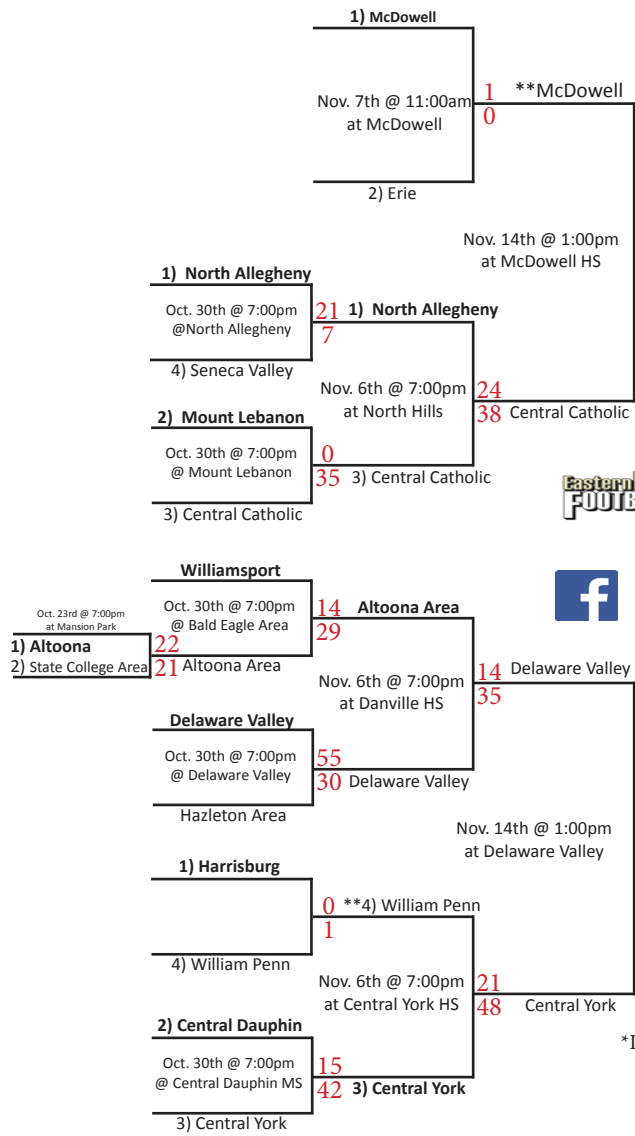

District 10

District 7

D-4

D-6

District 2

District 3

District 12

District 12

District 1

District 1

\*Indicates District(s) combined with another (other) District(s) to form a Region.  
 \*\*William Penn vs. Harrisburg game canceled due to COVID-19.  
 \*\*Erie vs. McDowell game canceled due to COVID-19.  
 \*\* Central Catholic vs. McDowell game canceled due to COVID-19