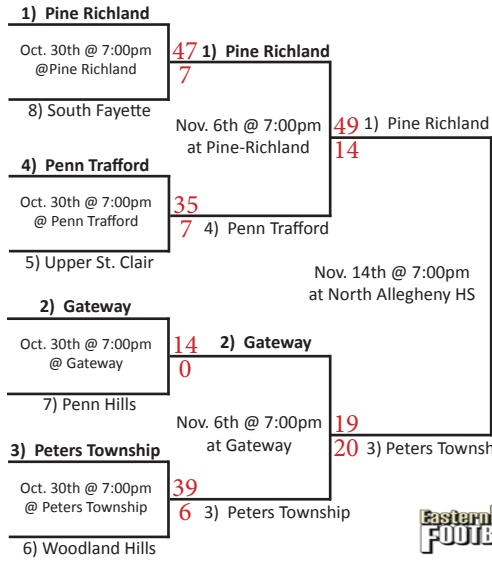

District 7

District 7

District 3

District 3

District 1

District 1

District 6 District 10

District 2

Pine-Richland 48, Cathedral Prep 7

*Indicates District(s) combined with another (other) District(s) to form a Region.
 **Kennett vs. Upper Dublin game canceled due to COVID-19.
 **Warwick vs. Governor Mifflin game canceled due to COVID-19.
 **Wyoming Valley West vs. Cathedral Prep game canceled due to COVID-19.
 **Upper Dublin vs. Cathedral Prep game canceled due to COVID-19.