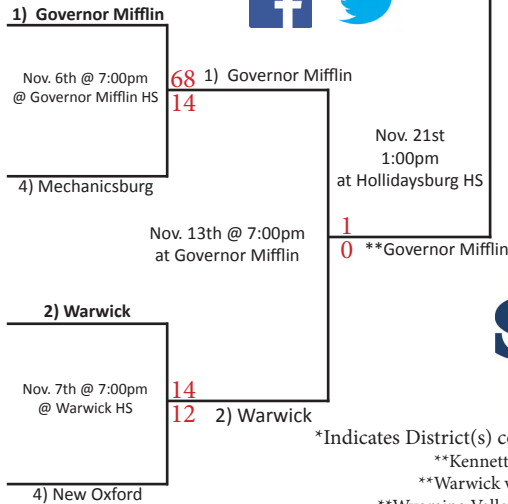

District 7

District 7

District 3

District 3

District 1

District 1

District 6 District 10

District 2

Pine-Richland 48, Cathedral Prep 7

*Indicates District(s) combined with another (other) District(s) to form a Region.
 **Kennett vs. Upper Dublin game canceled due to COVID-19.
 **Warwick vs. Governor Mifflin game canceled due to COVID-19.
 **Wyoming Valley West vs. Cathedral Prep game canceled due to COVID-19.
 **Upper Dublin vs. Cathedral Prep game canceled due to COVID-19.