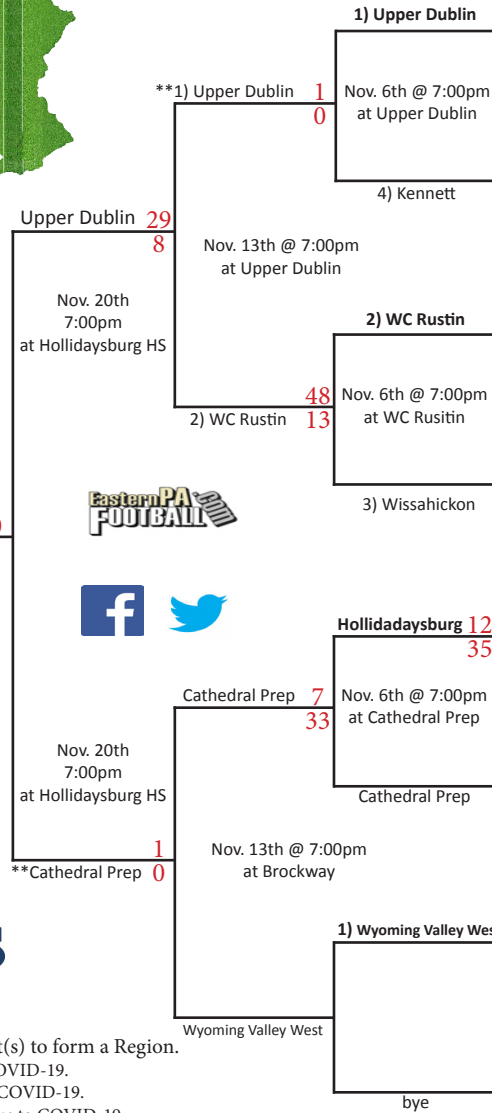

District 7

District 7

District 3

District 3

District 1

District 1

District 6 District 10

District 2

Pine-Richland 48, Cathedral Prep 7

*Indicates District(s) combined with another (other) District(s) to form a Region.
 **Kennett vs. Upper Dublin game canceled due to COVID-19.
 **Warwick vs. Governor Mifflin game canceled due to COVID-19.
 **Wyoming Valley West vs. Cathedral Prep game canceled due to COVID-19.
 **Upper Dublin vs. Cathedral Prep game canceled due to COVID-19.