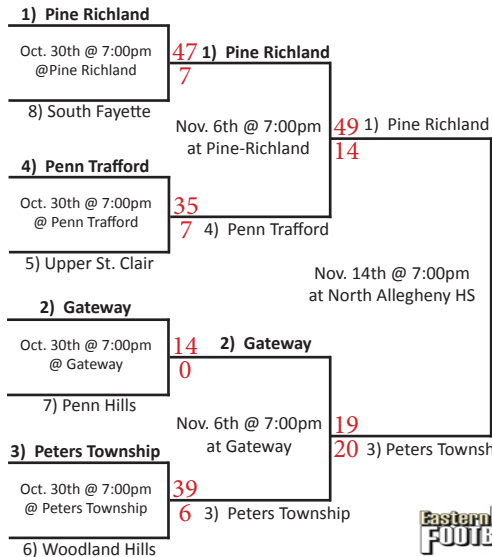

District 7

District 7

District 3

District 3

District 1

District 1

District 6 District 10

District 2

**Cathedral Prep 0 1

*Indicates District(s) combined with another (other) District(s) to form a Region.
 **Kennett vs. Upper Dublin game canceled due to COVID-19.
 **Warwick vs. Governor Mifflin game canceled due to COVID-19.
 **Wyoming Valley West vs. Cathedral Prep game canceled due to COVID-19.