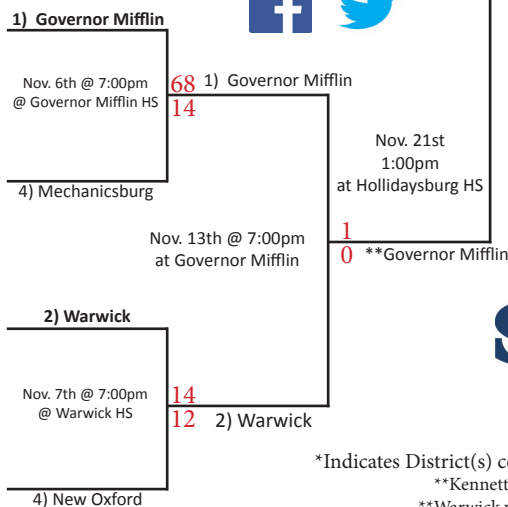

District 7

District 7

District 3

District 3

District 1

District 1

District 6 District 10

District 2

**Cathedral Prep 0 1

*Indicates District(s) combined with another (other) District(s) to form a Region.
 **Kennett vs. Upper Dublin game canceled due to COVID-19.
 **Warwick vs. Governor Mifflin game canceled due to COVID-19.
 **Wyoming Valley West vs. Cathedral Prep game canceled due to COVID-19.