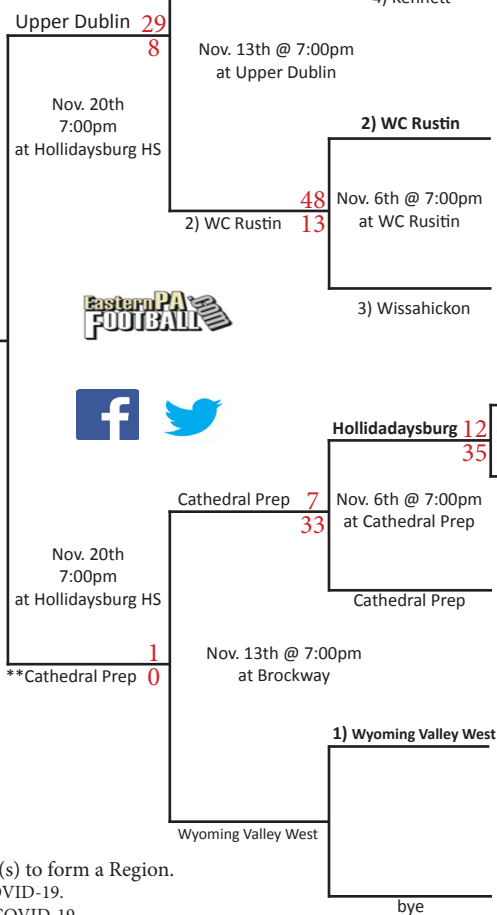

District 7

District 7

District 3

District 3

District 1

District 1

District 6 District 10

District 2

**Cathedral Prep 0 1

*Indicates District(s) combined with another (other) District(s) to form a Region.
 **Kennett vs. Upper Dublin game canceled due to COVID-19.
 **Warwick vs. Governor Mifflin game canceled due to COVID-19.
 **Wyoming Valley West vs. Cathedral Prep game canceled due to COVID-19.