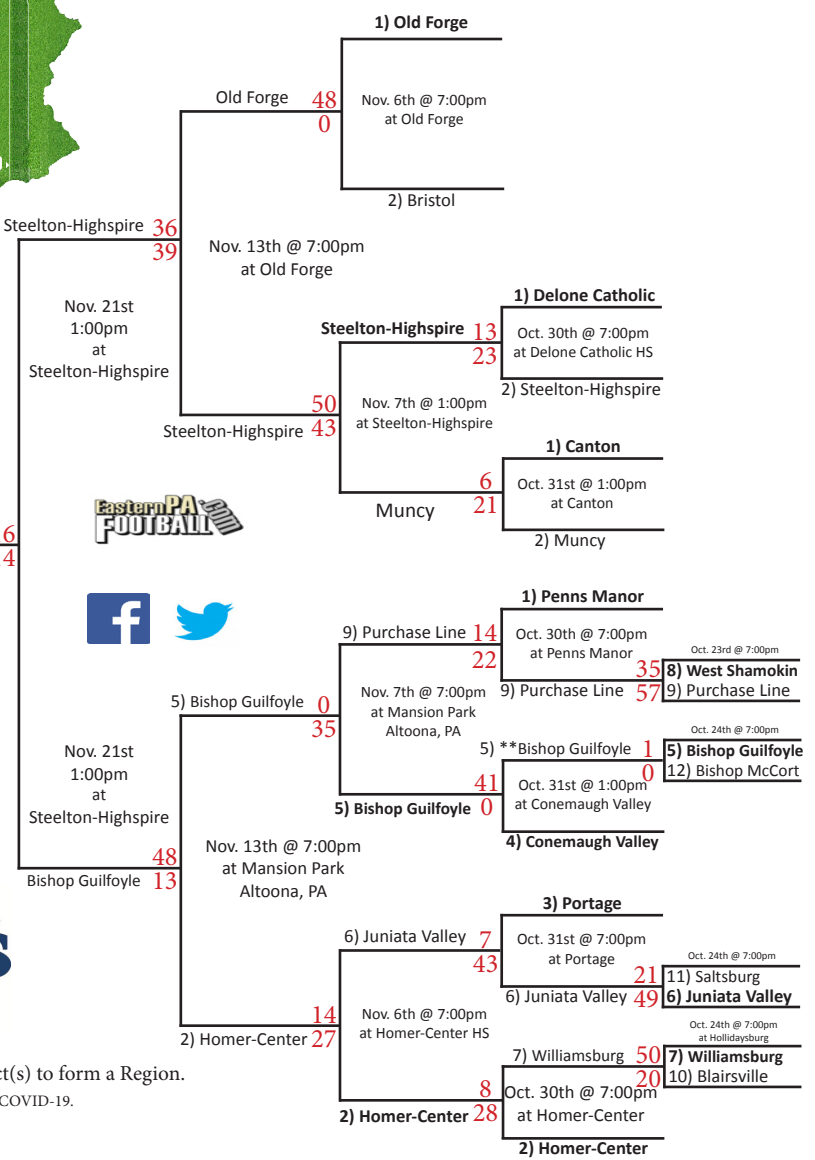

District 5
District 9
District 10
District 7
District 6

District 1
District 2
District 3
District 4
District 6

Eastern PA FOOTBALL 2000

Facebook and Twitter icons.

Steelton-Highspire 32, Jeannette 20

St Luke's Sports Medicine logo.

*Indicates District(s) combined with another (other) District(s) to form a Region.
 **Bishop Guilfoye vs. Bishop McCort game canceled due to COVID-19.