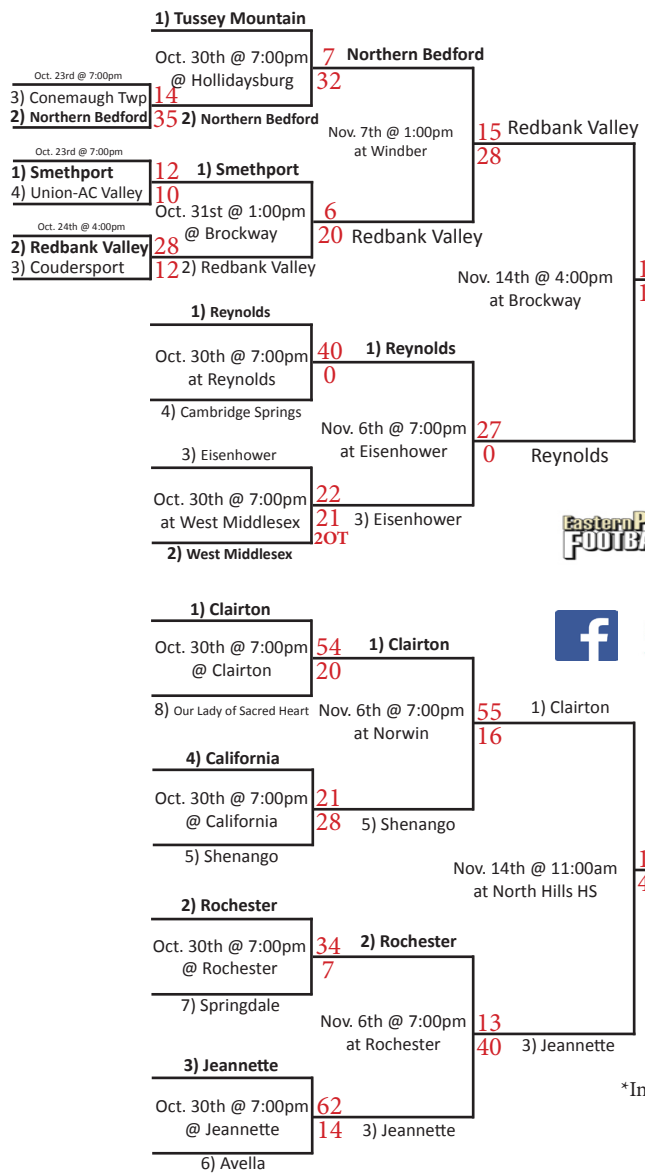

District 5
District 9
District 10
District 7
District 6

District 1
District 2
District 3
District 4
District 6

Eastern PA FOOTBALL 2000

Facebook and Twitter icons.

Steelton-Highspire 32, Jeannette 20

St Luke's Sports Medicine logo.

*Indicates District(s) combined with another (other) District(s) to form a Region.
 **Bishop Guilfoye vs. Bishop McCort game canceled due to COVID-19.