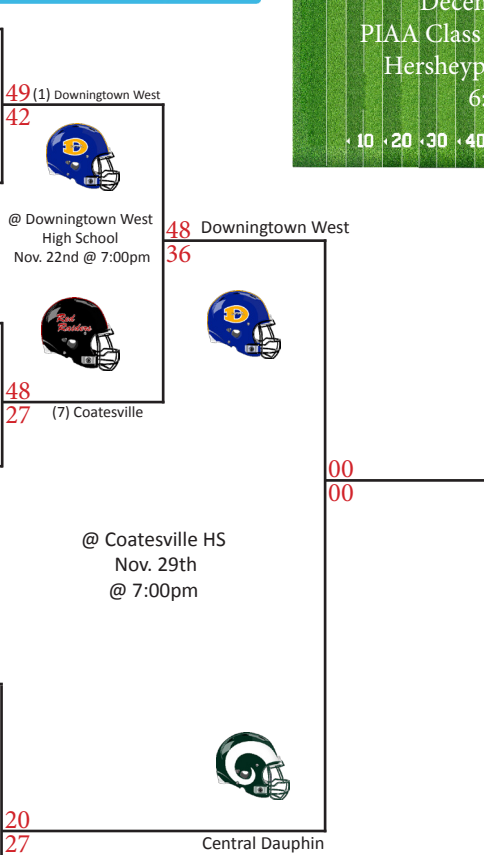

District 2

Nov. 2nd @ 7:00pm @ Central Bucks West	
(2) Central Bucks West 42	(2) Central Bucks West
(15) Ridley 7	@ Central Bucks West Nov. 8th @ 7:00pm 24
Nov. 1st @ 7:00pm @ Coatesville	
(7) Coatesville 49	(7) Coatesville 41
(10) Souderton 18	@ Garnet Valley HS Nov. 15th @ 7:00pm 48
Nov. 1st @ 7:00pm @ Garnet Valley	
(3) Garnet Valley 43	(3) Garnet Valley 27
(14) Owen J. Roberts 0	@ Garnet Valley Nov. 8th @ 7:00pm 56
Nov. 1st @ 7:00pm @ Abington	
(6) Abington 42	(3) Garnet Valley 21
(11) Plymouth-Whitemarsh 56	(11) Plymouth-Whitemarsh

District 3

(1) Wilson	
@ Wilson Nov. 1st @ 7:00pm 41	(1) Wilson 13
(8) Chambersburg	
@ Wilson HS Nov. 8th @ 7:00pm 29	(4) Harrisburg 33
(4) Harrisburg	
@ Harrisburg Nov. 2nd @ 1:00pm 47	(4) Harrisburg 14
(5) Central York	
@ Central Dauphin MS Nov. 15th @ 7:00pm 20	Central Dauphin 27

*Indicates District(s) combined with another (other) District(s) to form a Region.

District 11

(1) Nazareth Area 62	
@ Nazareth Area Nov. 8th @ 7:00pm 20	(1) Nazareth Area 21
(8) Easton Area 37	
@ Northampton HS Nov. 15th @ 7:00pm 12	(4) Northampton 37
(3) Parkland 40	
@ BASD Stadium Bethlehem, PA Nov. 8th @ 7:00pm 32	(6) Stroudsburg 7
(2) Freedom 21	
@ Nazareth Area Nov. 22nd @ 7:00pm 22	(7) Emmaus 21