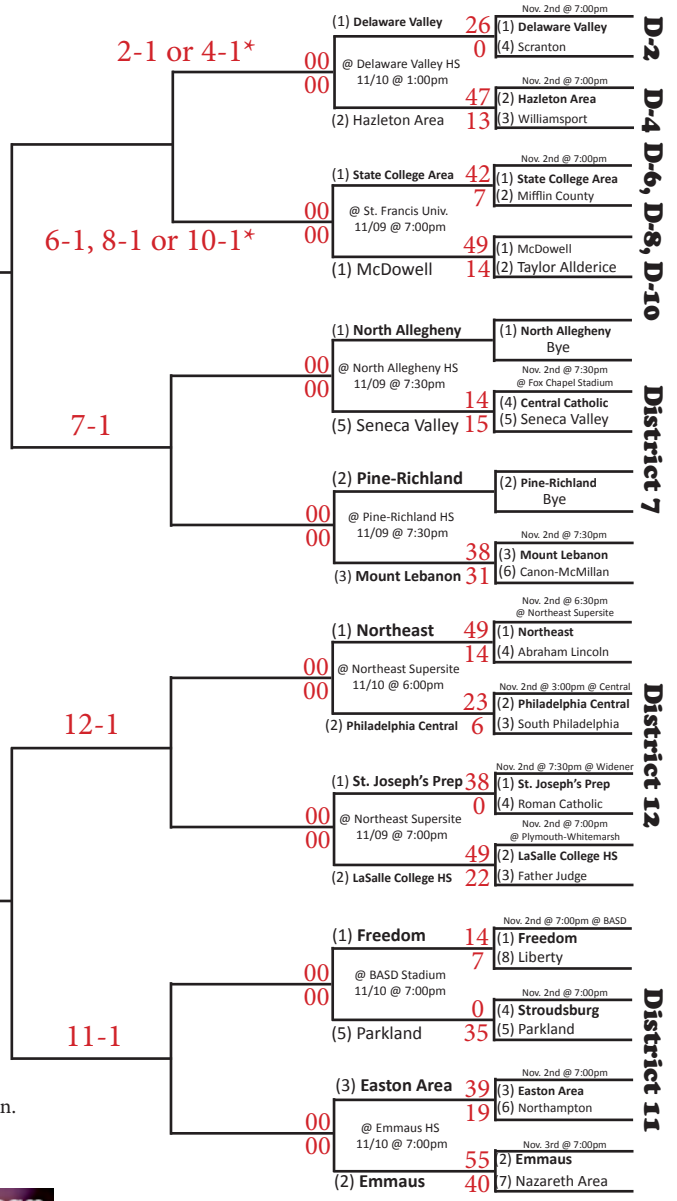

11-02/03

11-09/10

11-16/17

11-23/24

11/30 - 12/01

11/30 - 12/01

11-23/24

11-16/17

11/09/10

11-02/03

December 8th
 PIAA Class 6A State Final
 Hersheypark Stadium
 12:00pm

3-1

1-1

*Indicates District(s) combined with another (other) District(s) to form a Region.

2-1 or 4-1*

6-1, 8-1 or 10-1*

7-1

12-1

11-1