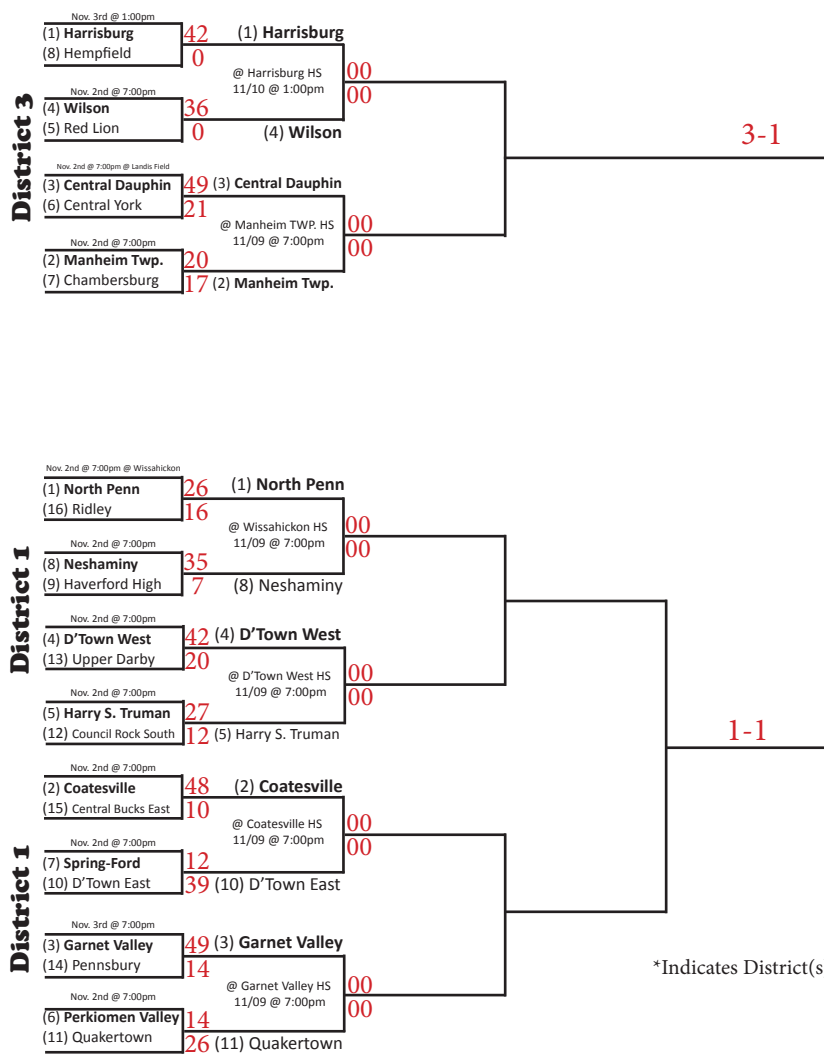

11-02/03

11-09/10

11-16/17

11-23/24

11/30 - 12/01

11/30 - 12/01

11-23/24

11-16/17

11/09/10

11-02/03

December 8th
 PIAA Class 6A State Final
 Hersheypark Stadium
 12:00pm

3-1

1-1

*Indicates District(s) combined with another (other) District(s) to form a Region.

2-1 or 4-1*

6-1, 8-1 or 10-1*