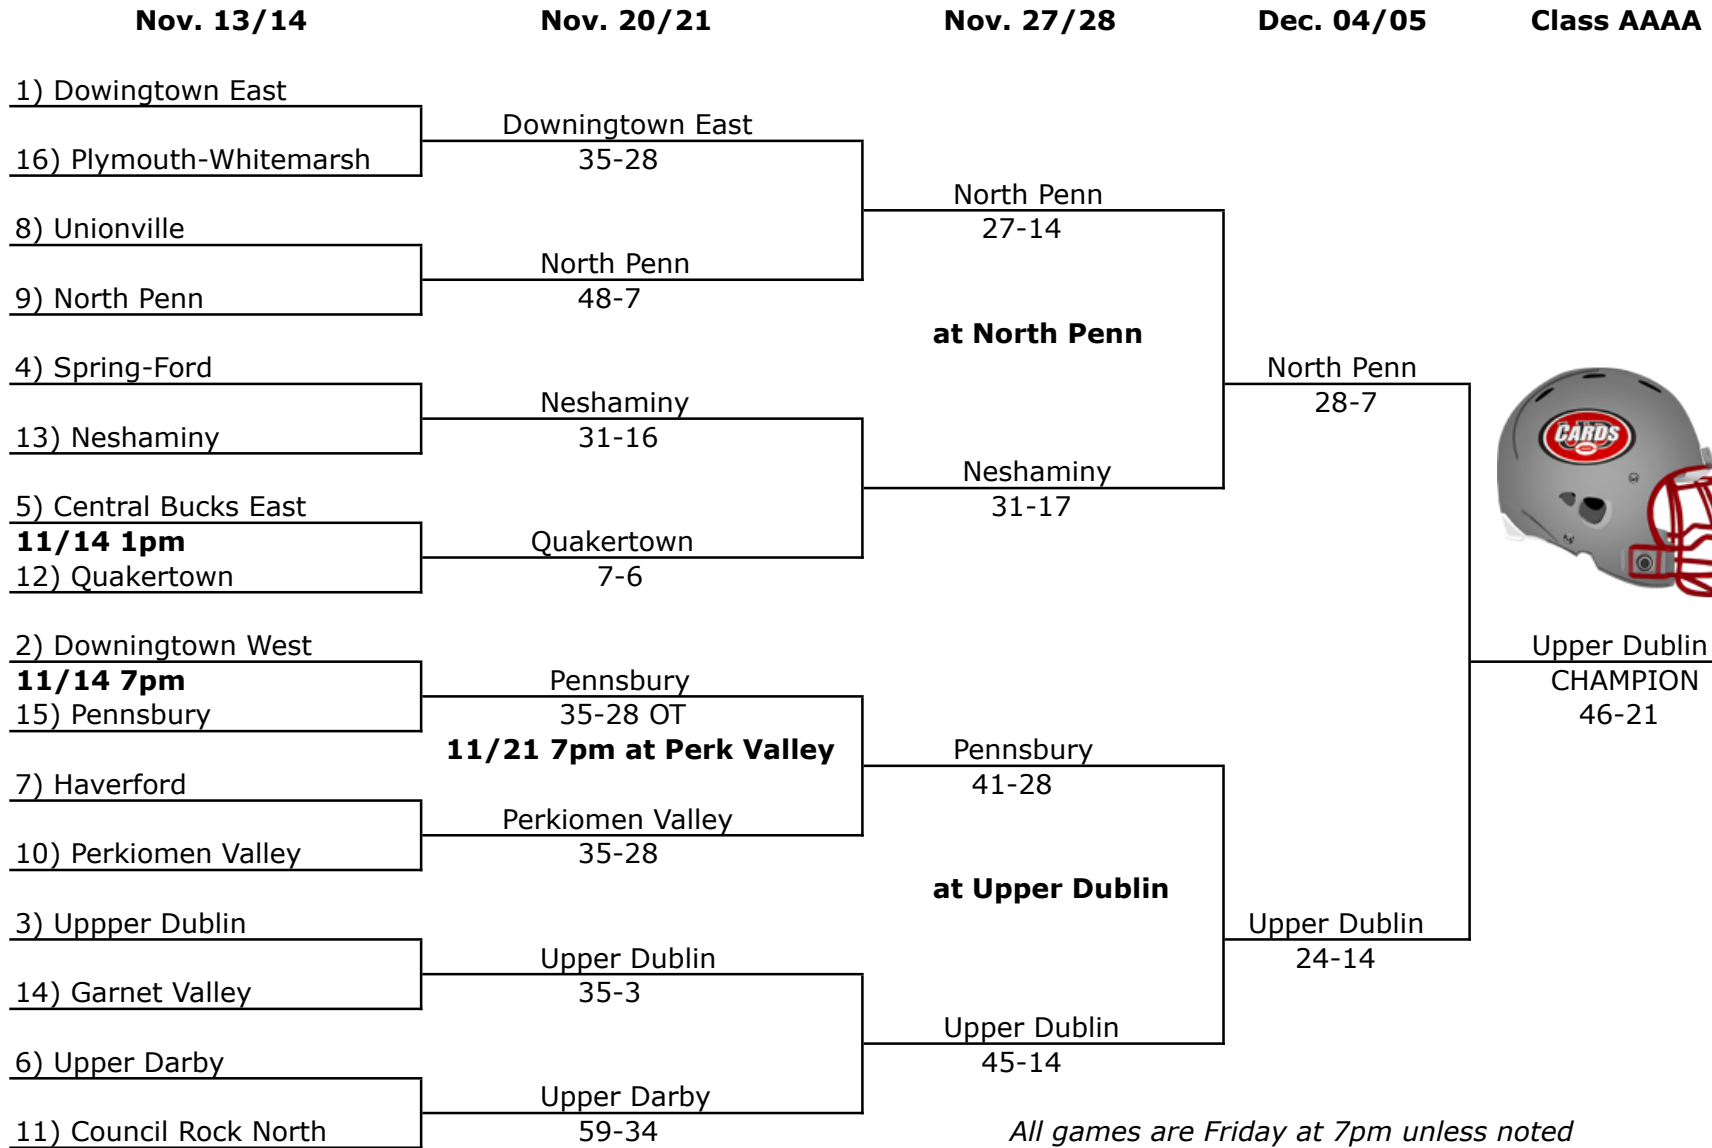

2015 District 1

All games are Friday at 7pm unless noted