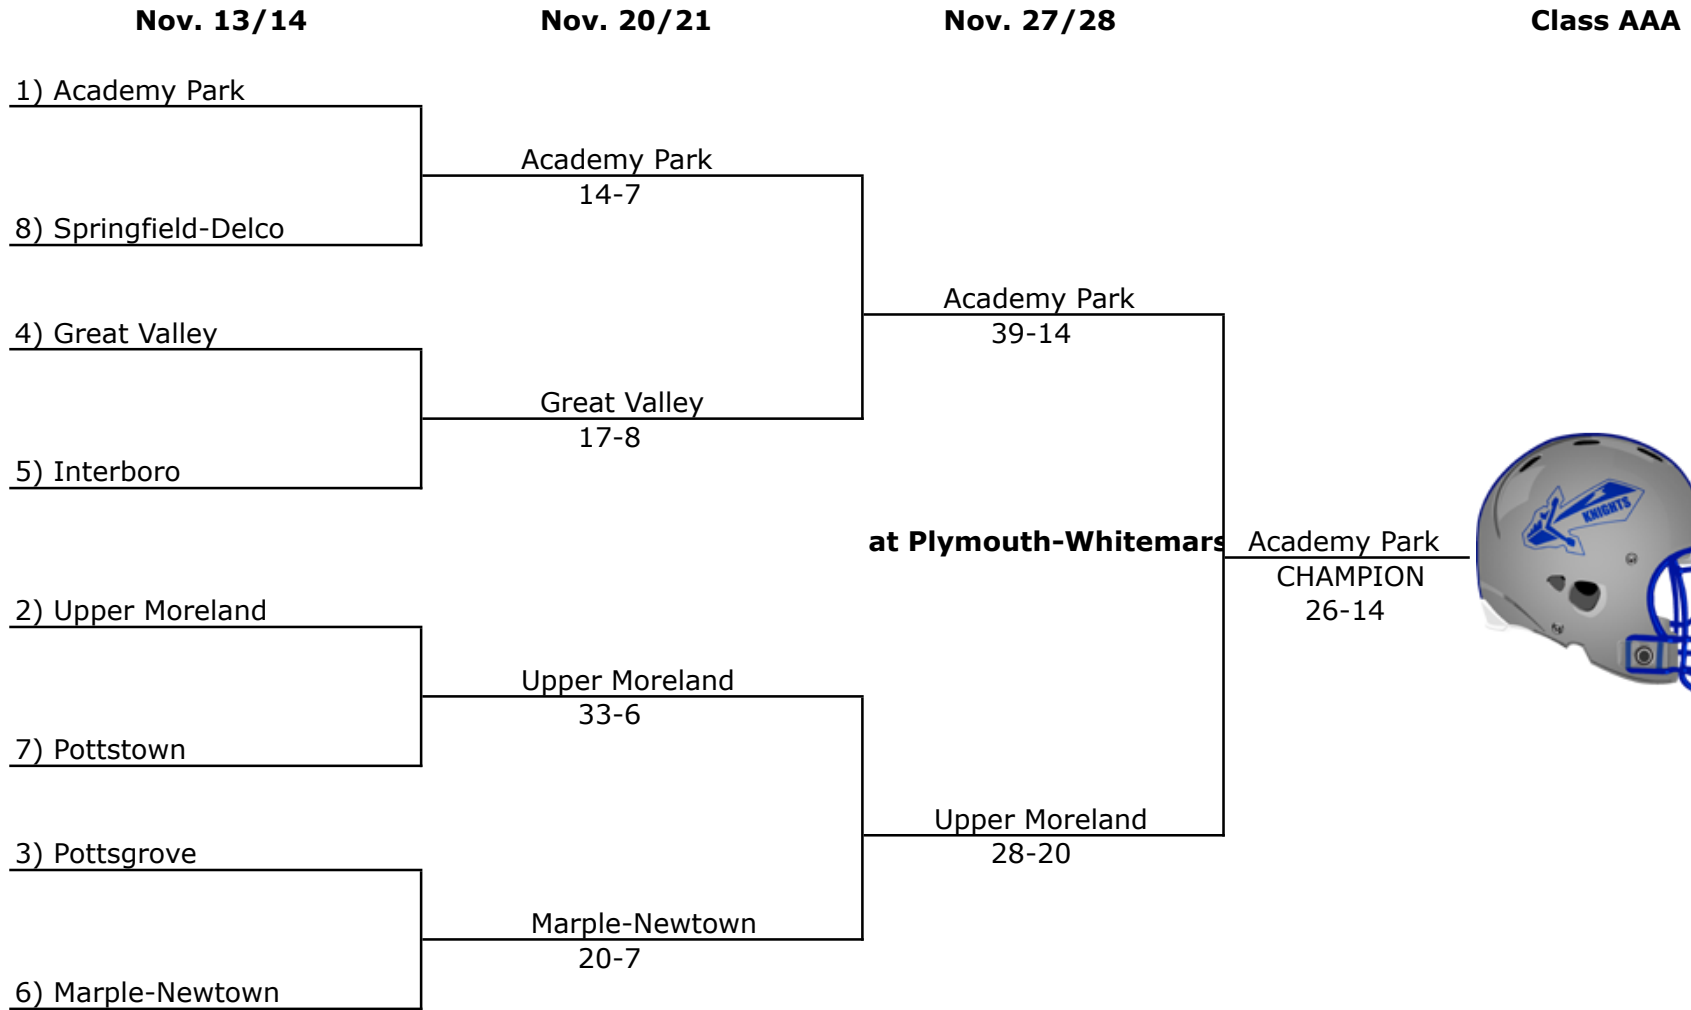

2015 District 1

All games are Friday at 7pm unless noted