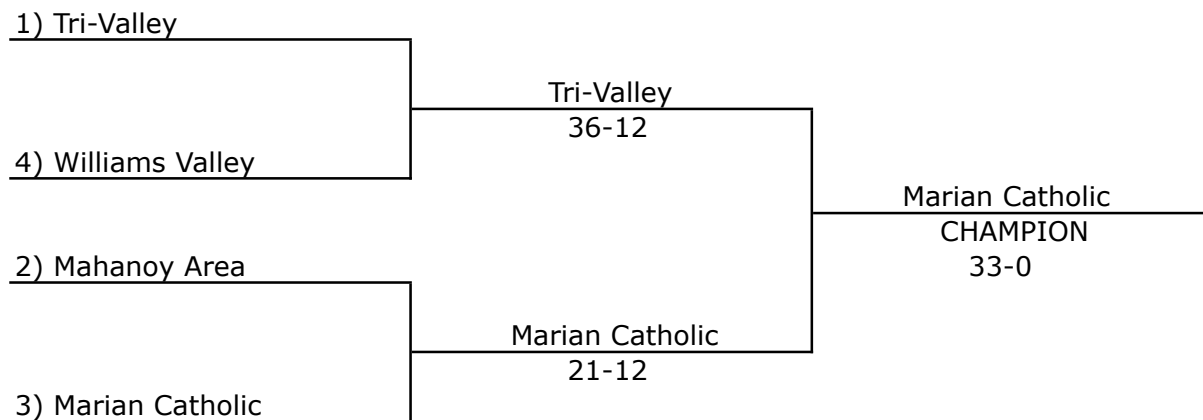

Nov. 13/14

Nov. 20/21

Nov. 27/28

2015 District 11 A

All games are Friday at 7pm unless noted