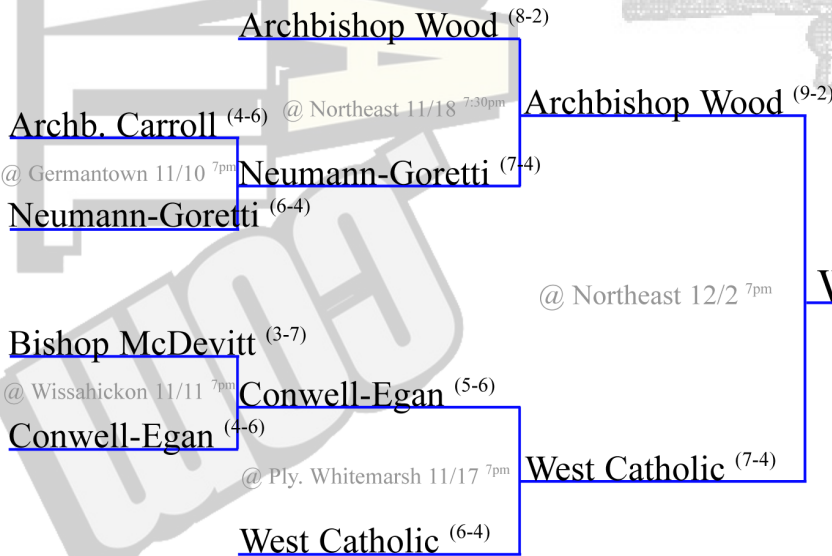

**CATHOLIC RED LEAGUE**

**LaSalle**  
*Champion*

- #1 Seed - St. Joseph's Prep (8-2)
- #2 Seed - Roman Catholic (8-2)

# 2006 PHILADELPHIA CATHOLIC LEAGUE FOOTBALL PLAYOFFS

- #1 Seed - West Catholic (6-4)
- #2 Seed - Archbishop Wood (8-2)

**CATHOLIC BLUE LEAGUE**

**West Catholic**  
*Champion*