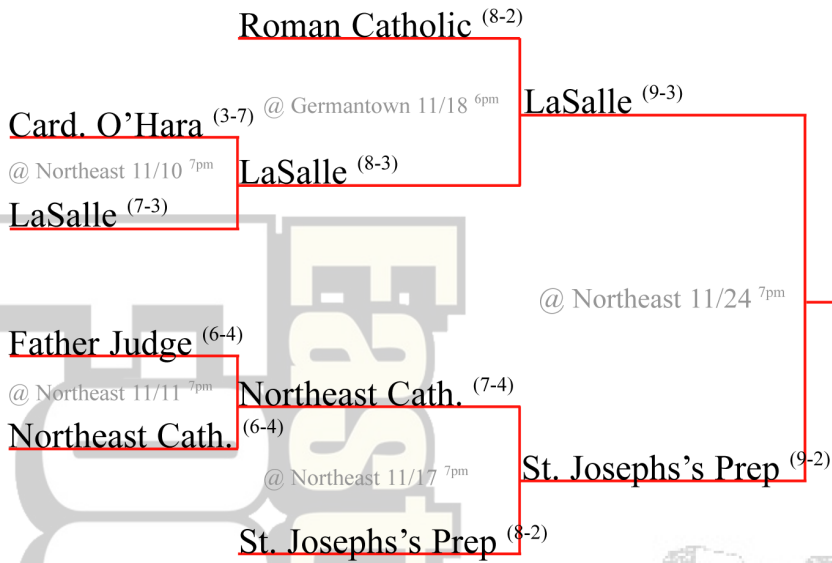

**CATHOLIC RED LEAGUE**

**LaSalle**  
*Champion*

- #1 Seed - St. Joseph's Prep (8-2)
- #2 Seed - Roman Catholic (8-2)

# 2006 PHILADELPHIA CATHOLIC LEAGUE FOOTBALL PLAYOFFS

- #1 Seed - West Catholic (6-4)
- #2 Seed - Archbishop Wood (8-2)

**CATHOLIC BLUE LEAGUE**

**West Catholic**  
*Champion*