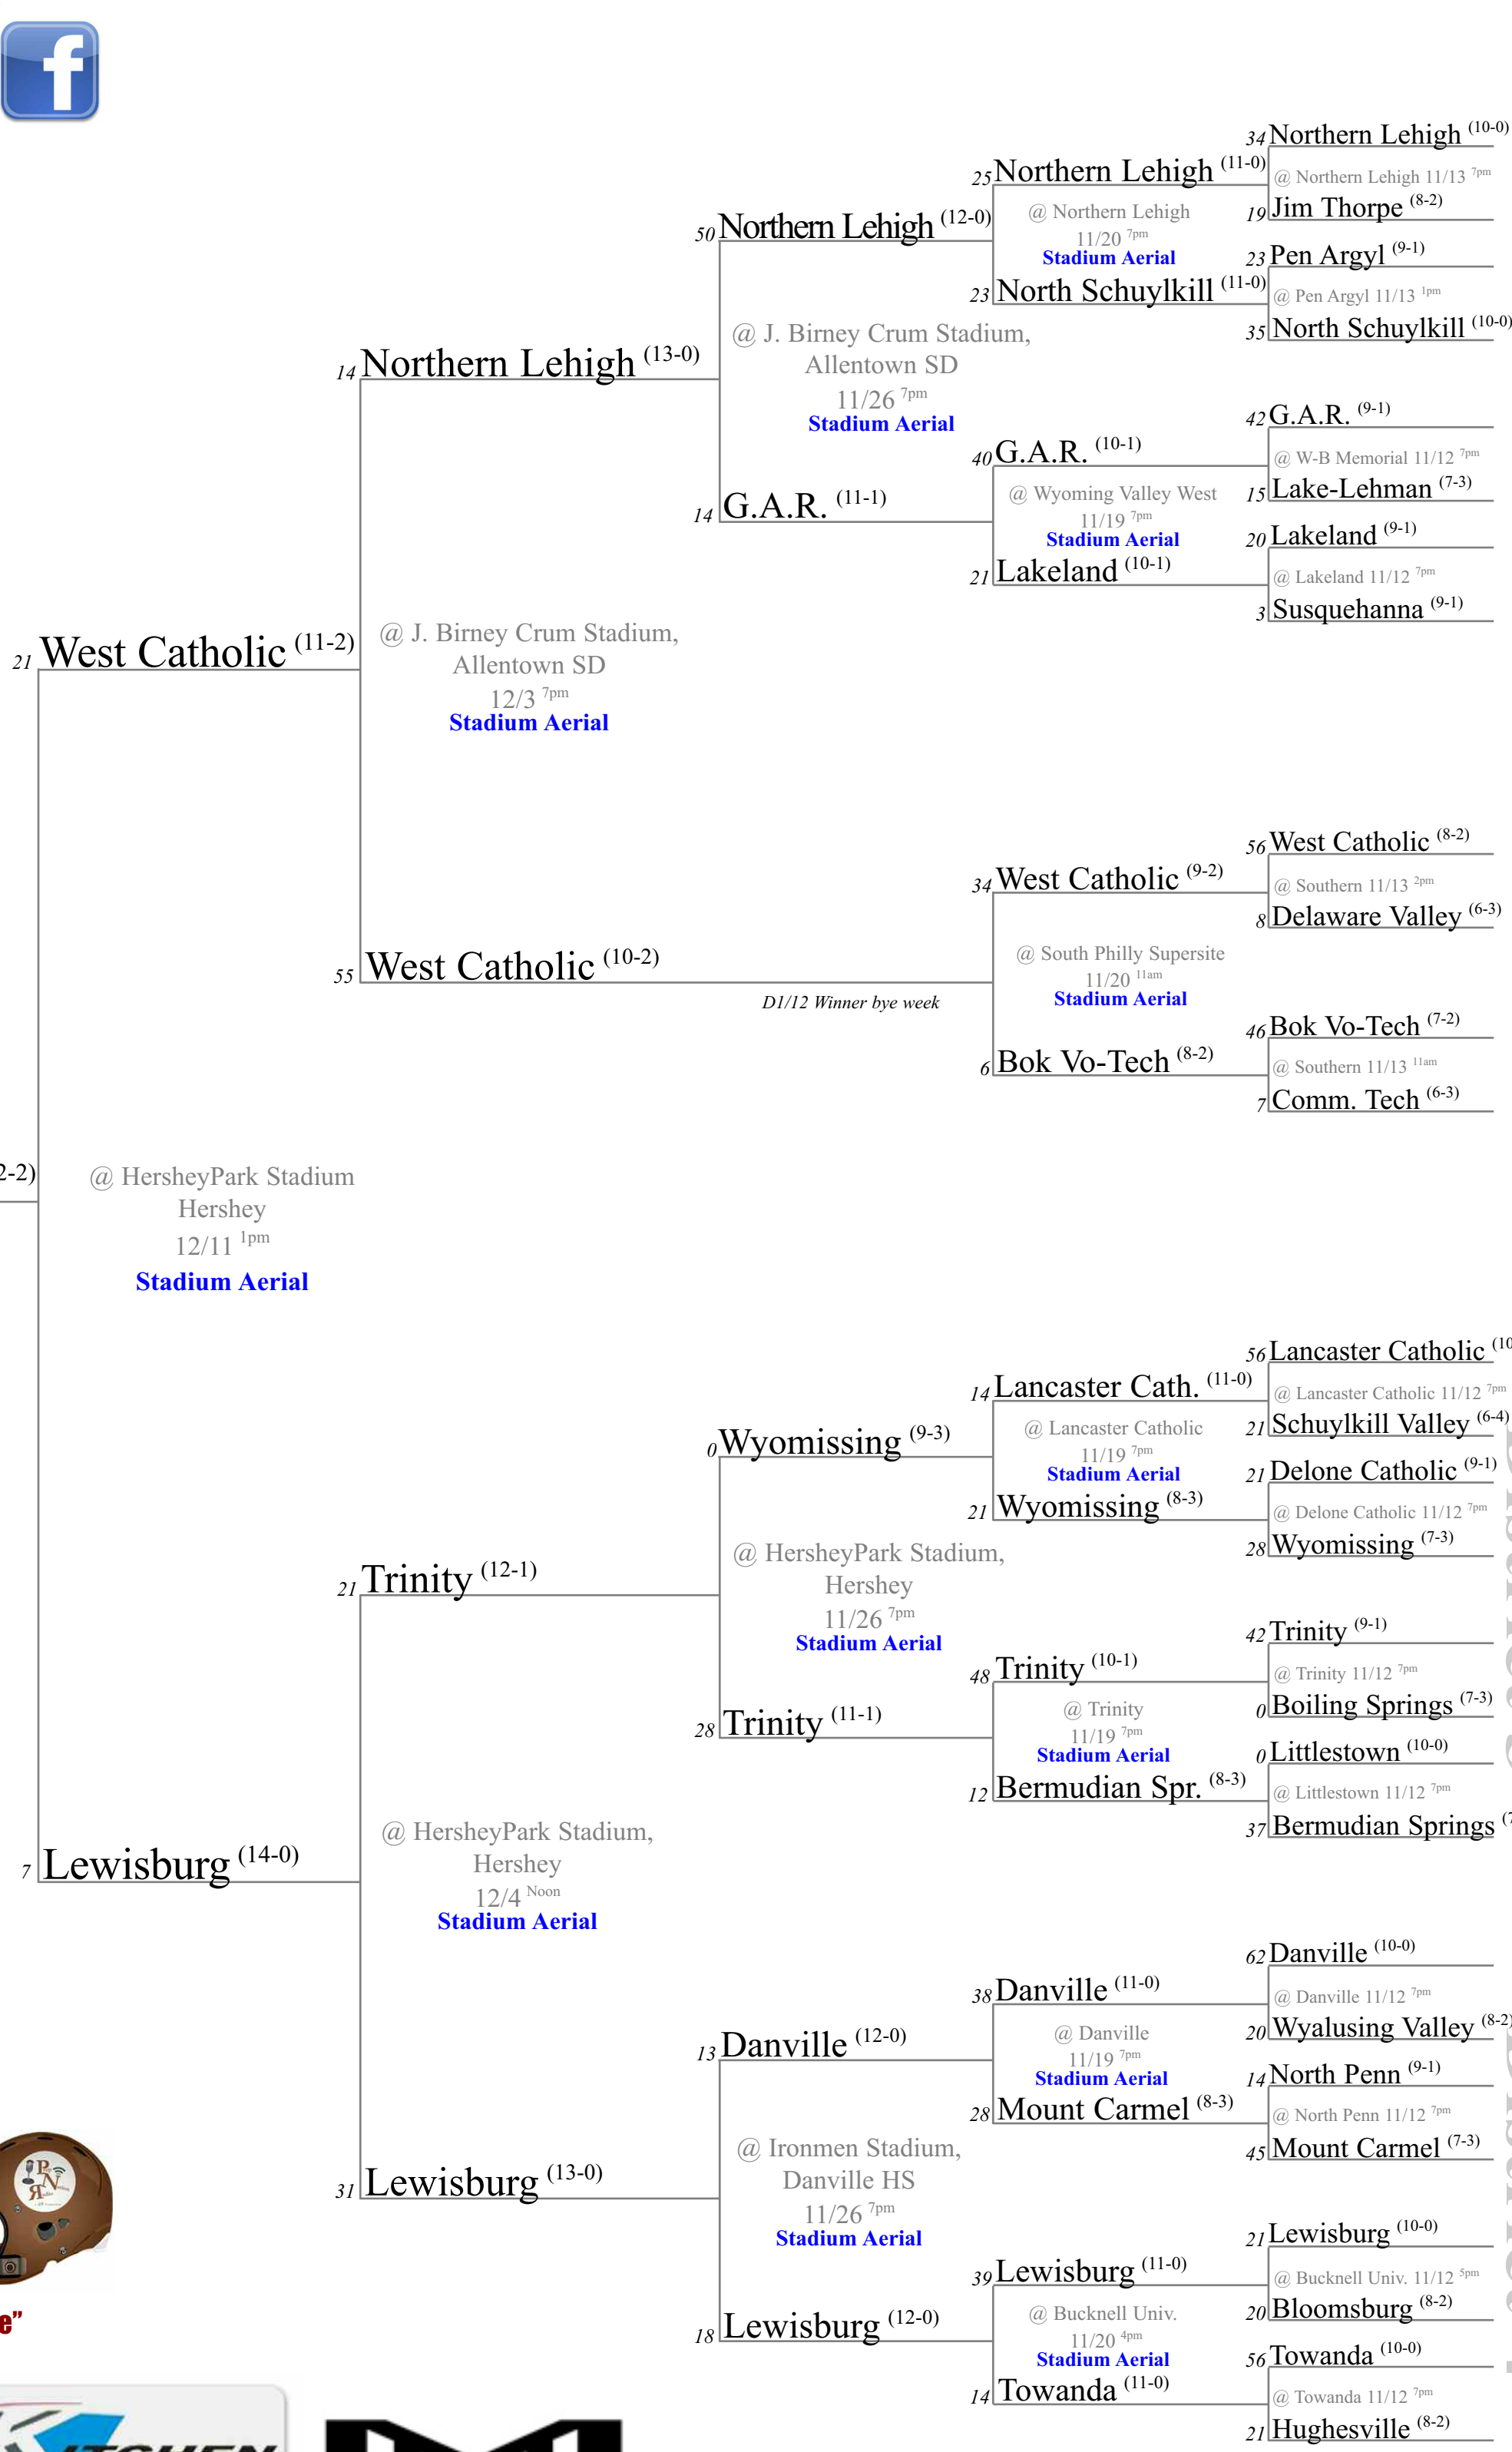

"The Only Thing Better Is Being At The Game"

GRAND REAL ESTATE SERVICES
610-565-9292
www.GRANDRES.com

David Joslin (610) 517-8249
residential sales & leasing
property management
commercial services

PA Lic. #RR421043
MD Lic. #3978471

Common Myth About Recruiting:
"If you're good enough, they will find you"

Off The Hook Recruiting.com

Highlight Films and Athletic Resumes

KITCHEN WORLD, INC.
The Design and Service Professionals

with Euro Marble & Granite

Orthodox St. Philadelphia, PA
W. Germantown Pk. Trooper, PA

District 11 District 2

District 1/12

District 3

District 4