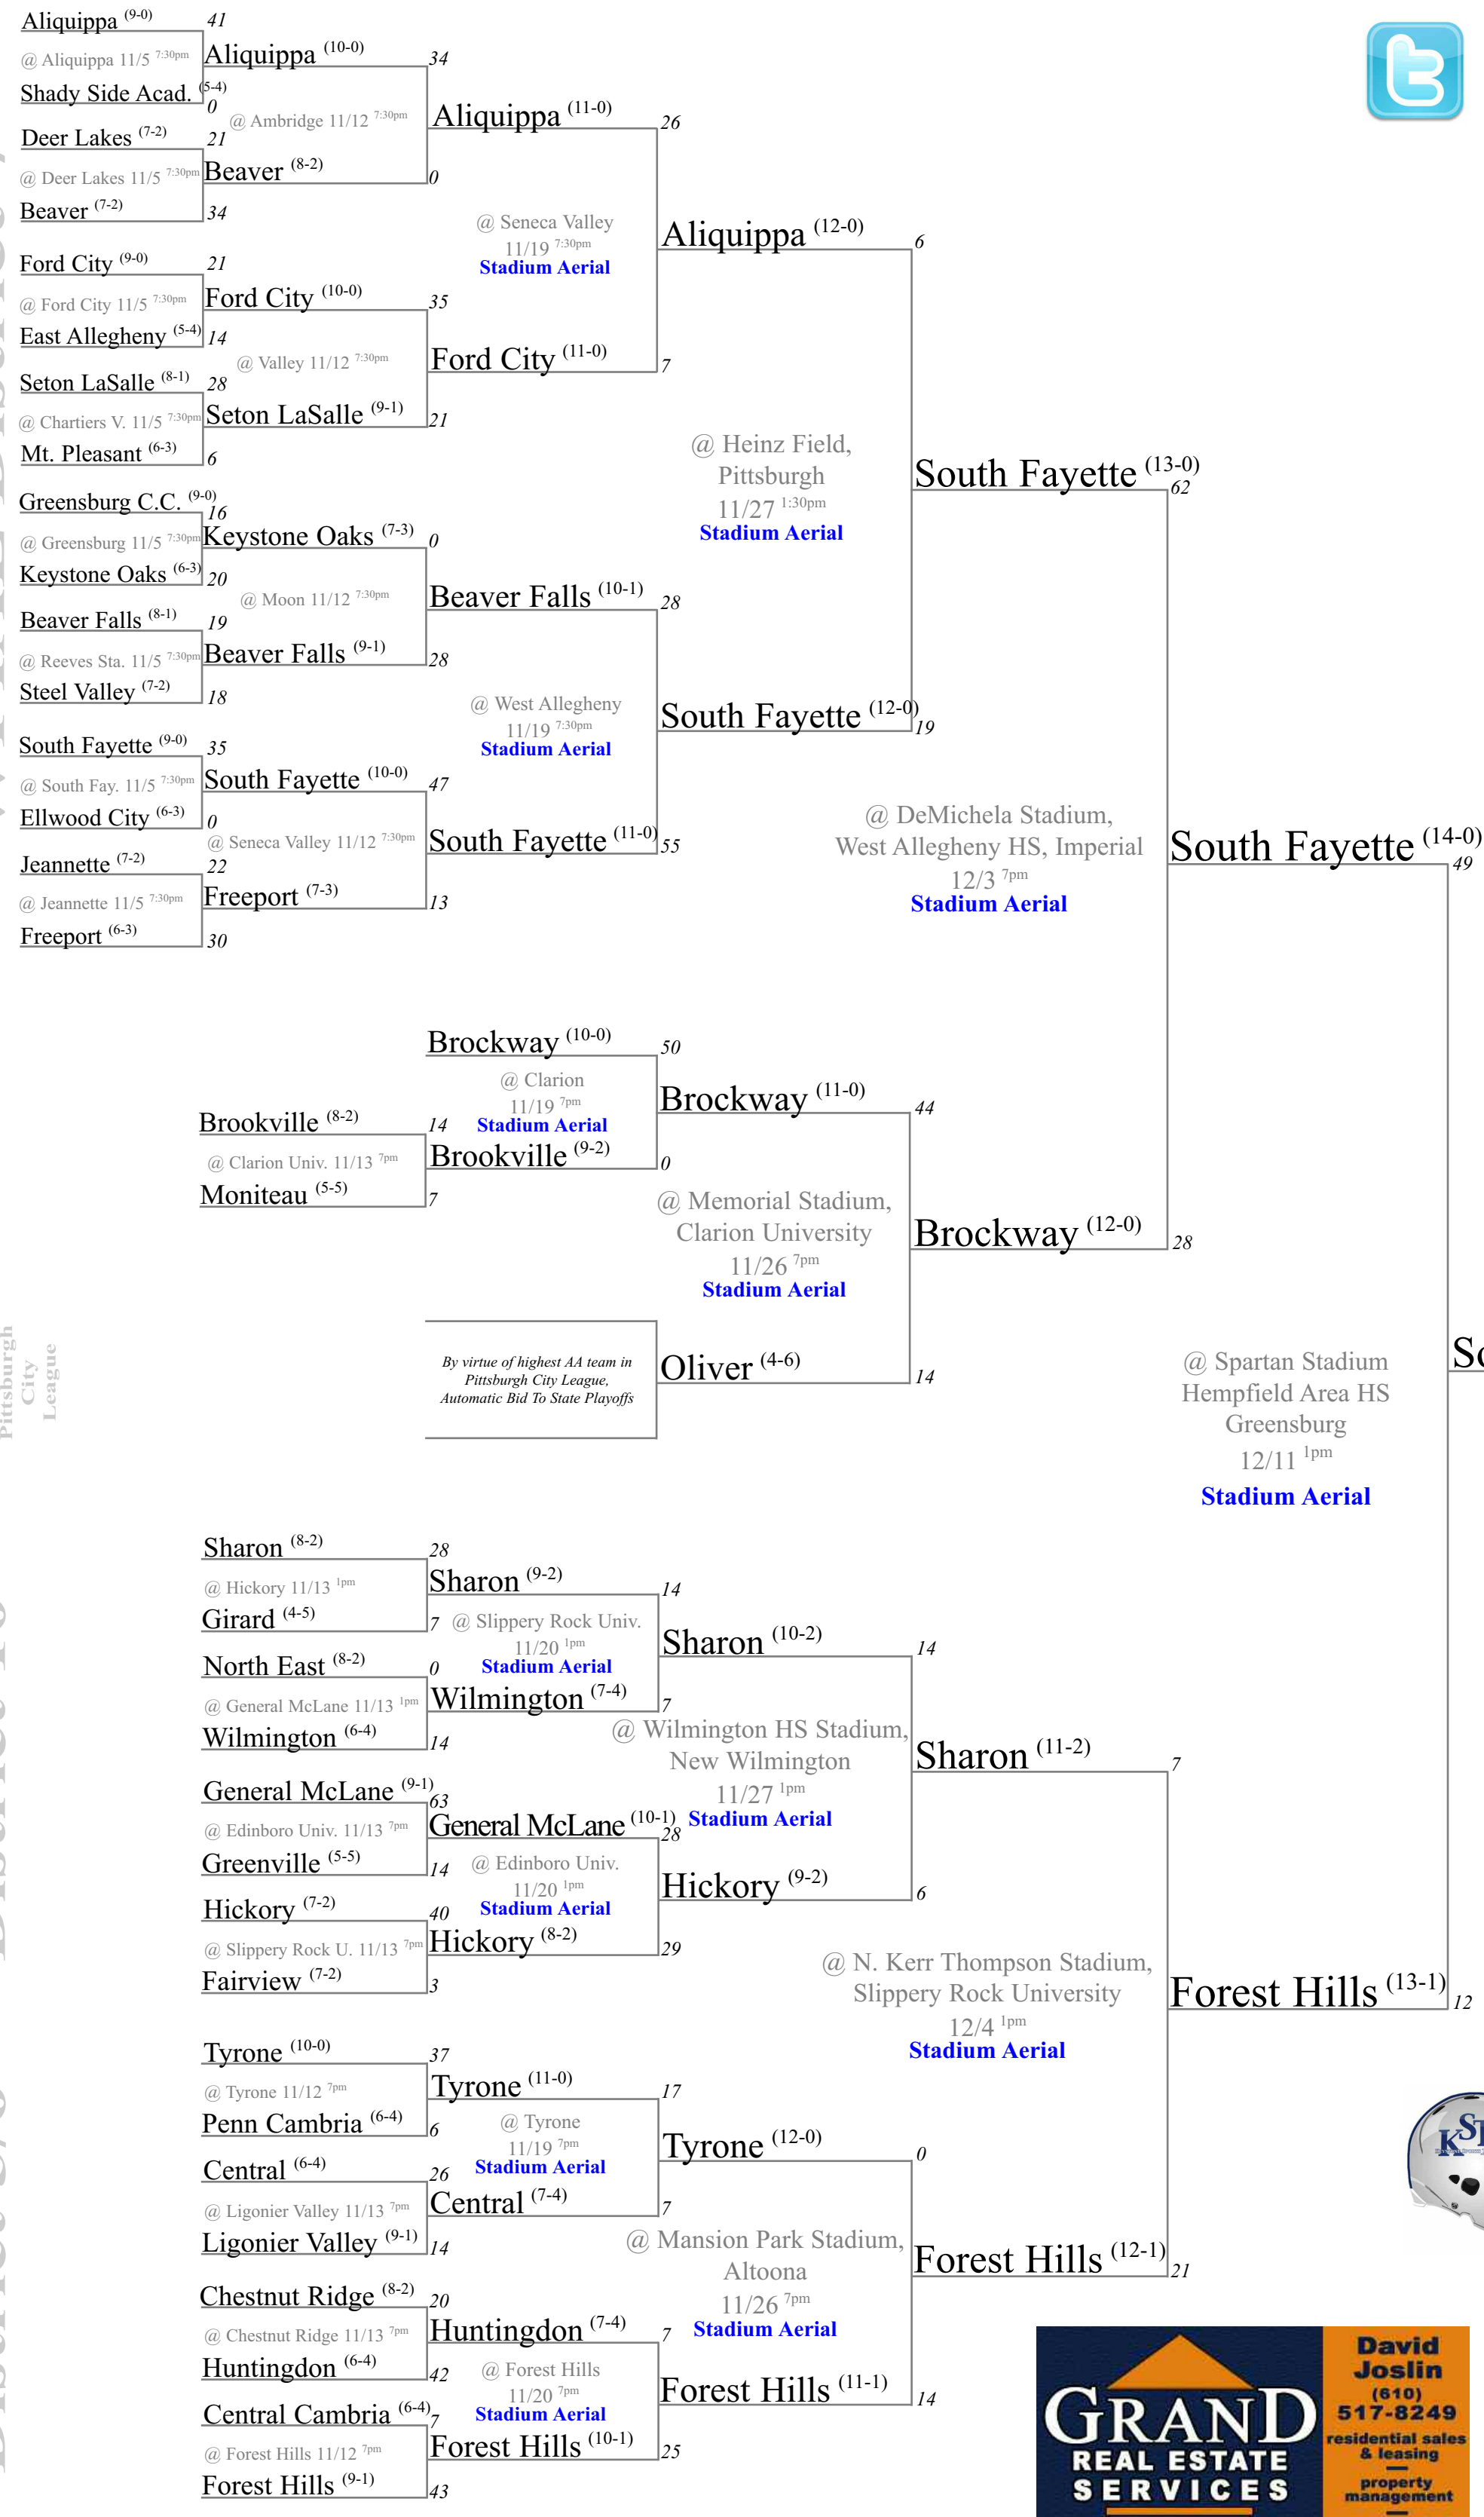

WPIAL District 7

District 8 Pittsburgh City League

District 10

District 5/6

Nov. 5 or 6 1ST ROUND

Nov. 12 or 13 DISTRICT PLAYOFF

Nov. 19 or 20 DISTRICT PLAYOFF

Nov. 26 or 27 DISTRICT PLAYOFF

Dec. 3 or 4 STATE QUARTERFINALS

Dec. 10 or 11 STATE WESTERN FINAL

December 18 P.I.A.A. STATE FINAL

Dec. 10 or 11 STATE EASTERN FINAL

Dec. 3 or 4 STATE QUARTERFINALS

Nov. 26 or 27 STATE FIRST ROUND

Nov. 19 or 20 DISTRICT PLAYOFF

Nov. 12 or 13 DISTRICT PLAYOFF