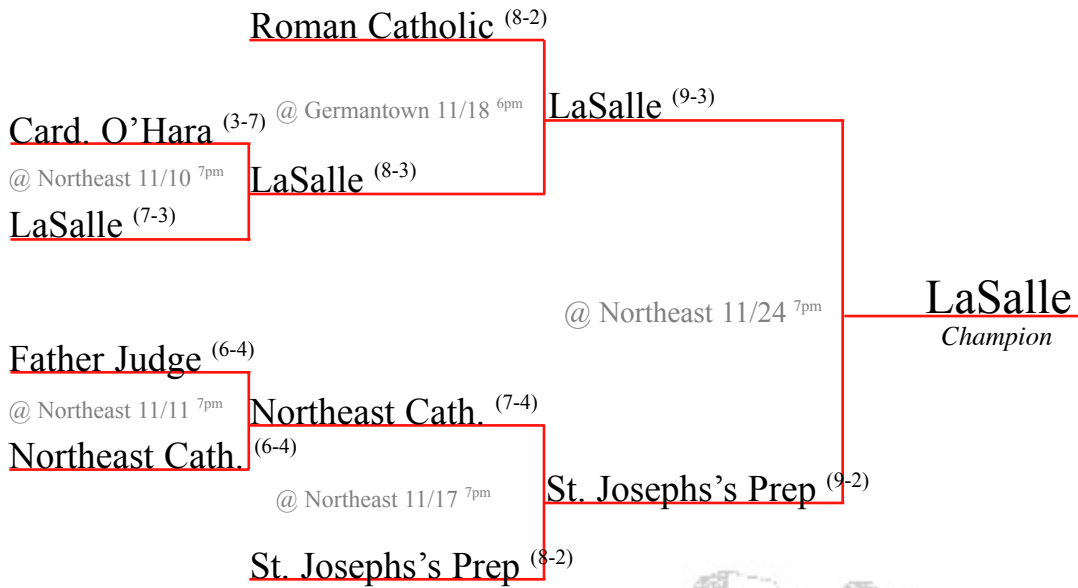

CATHOLIC RED LEAGUE

- #1 Seed - St. Joseph's Prep (8-2)
- #2 Seed - Roman Catholic (8-2)

2006
PHILADELPHIA CATHOLIC
LEAGUE FOOTBALL PLAYOFFS

- #1 Seed - West Catholic (6-4)
- #2 Seed - Archbishop Wood (8-2)