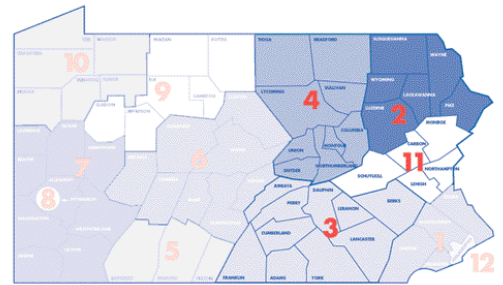

2004 EASTERN CONFERENCE BRACKETS

Nov. 12 or 13
Semifinals

Nov. 19 or 20
FINAL

CLASS A

Schuylkill Haven

*Sat Nov. 13 @ 7 pm
Schuylkill Haven*

Schuylkill Haven

Panther Valley

Bloomsburg

*Sat Nov. 13 @ 7 pm
Bloomsburg*

Bloomsburg

Wyalusing

*Fri Nov. 19 @ 7 pm
Schuylkill Haven*

Bloomsburg

Nov. 12 or 13
Semifinals

Nov. 19 or 20
FINAL